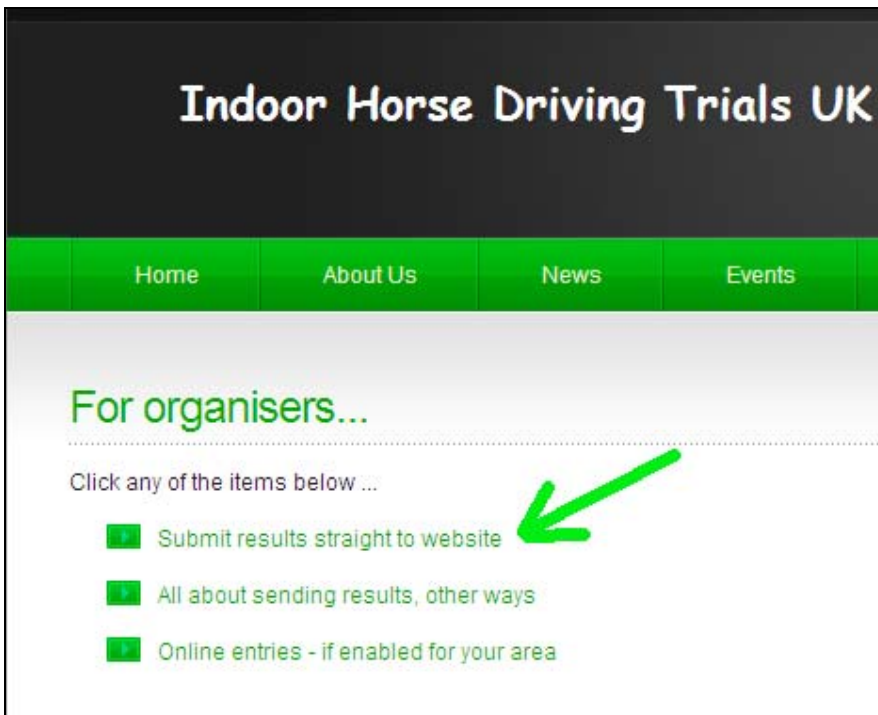

At present you can type in the results or paste them in from a spreadsheet (saves retying). The common spreadsheets which I know are accepted.

Step by step

Go to the indoor driving site <http://www.indoordriving.co.uk/>.

Click 'For organisers' on the bottom right.

Click "Submitresults straight to website"

Note: this may be upgraded to accept your personal organisers area username/password one day... for now use the common username and password I have sent you for scores. Hint – it's about remembering new data.