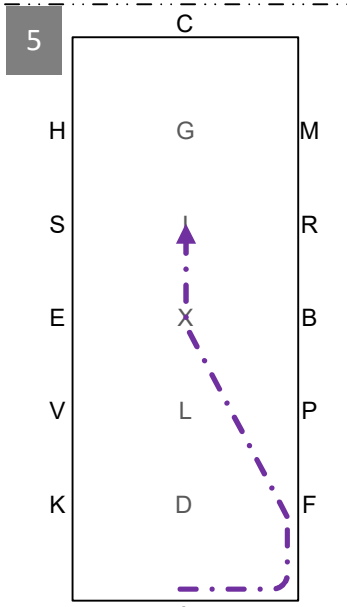

ADLS Working trot  
SR Half-circle right 20m  
RB working trot

B Working trot,  
circle right 15m,  
BPFA Working trot

AKLBIHC Working trot,  
three loop serpentine

CM Working trot  
MK Lengthened strides  
KA Working trot

AFXI Walk

IGCHSE Working trot  
E Circle left 15m

EVKAFX Working trot

X Halt on the diagonal,  
front axle on X,  
immobility 5 seconds

XH Working trot  
HCM Curve right  
MBFAD Working trot

DI Lengthened strides  
IG Progressive halt  
G Halt, salute