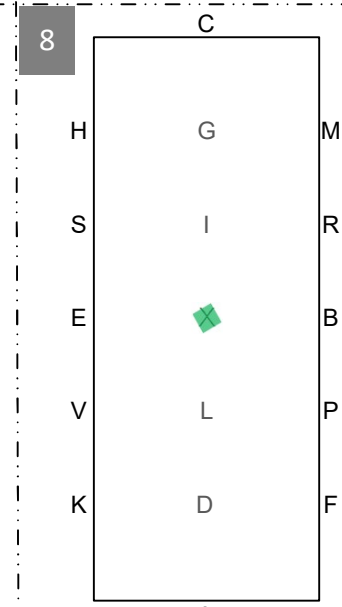

ADLS Working trot  
SR Half-circle right 20m  
RB working trot

B Working trot,  
circle right 15m,  
BPFA Working trot

AKLBIHC Working trot,  
three loop serpentine

CM Working trot  
MK Lengthened strides  
KA Working trot

AFXI Walk

IGCHSE Working trot  
E Circle left 15m

EVKAFX Working trot

X Halt on the diagonal,  
front axle on X,  
immobility 5 seconds

XH Working trot  
HCM Curve right  
MBFAD Working trot

DI Lengthened strides  
IG Progressive halt  
G Halt, salute