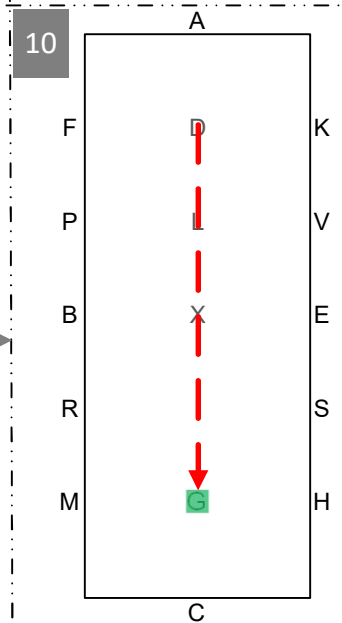

DI Lengthened strides
IG Progressive halt
G Halt, salute

←

→

Leave the arena at
working trot

British Indoor Carriage
Driving Championship
Qualifier

2020-21

Precision & Paces
ALL CLASSES

- ← Working trot
- ← Lengthened strides
- ← Walk
- Halt