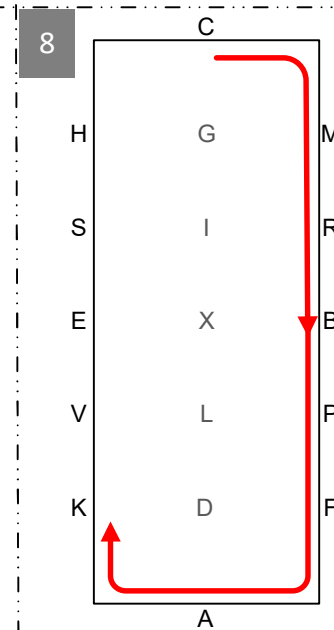

1  
ADLS Working trot  
SR Half-circle right  
20m

2  
RK Lengthened  
strides

3  
KA Working trot  
A Circle left 15m

4  
AFL Working trot, loop left,  
LC 5m deviation left  
from centre line

5  
CMI Working trot, loop  
right, IA 5m deviation  
right from centre line  
AF Working trot

6  
FLX Walk, X Halt 5 seconds,  
front axle on X,  
rein back 4 strides.  
XIH Walk

7  
HC Working trot  
C Circle right 15m

8  
CMRBPAK Working trot

9  
KM Lengthened strides

MCHSEV Working trot  
VP Half-circle 20m left  
PXI Working trot  
IG Progressive halt; salute  
Leave the arena at working  
trot