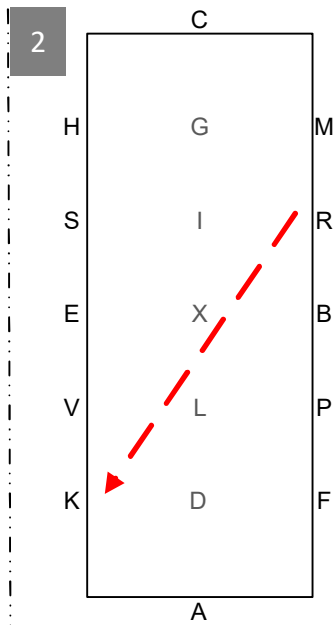

1  
ADLS Working trot  
SR Half-circle right  
20m

2  
RK Lengthened  
strides

3  
KA Working trot  
A Circle left 15m

4  
AFL Working trot, loop left,  
LC 5m deviation left  
from centre line

5  
CMI Working trot, loop  
right, IA 5m deviation  
right from centre line  
AF Working trot

6  
FLX Walk, X Halt 5 seconds,  
front axle on X,  
rein back 4 strides.  
XIH Walk

7  
HC Working trot  
C Circle right 15m

8  
CMRBPAK Working trot

9  
KM Lengthened strides

MCHSEV Working trot  
VP Half-circle 20m left  
PXI Working trot  
IG Progressive halt; salute  
Leave the arena at working  
trot