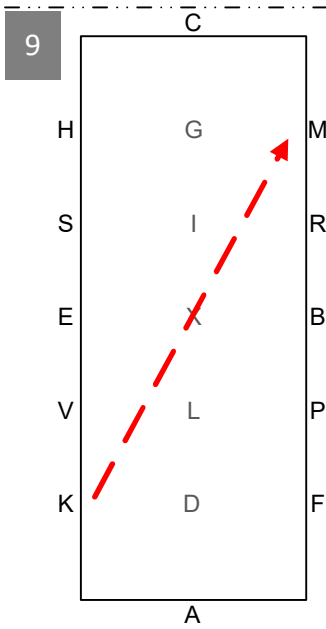

1  
ADLS Working trot  
SR Half-circle right  
20m

2  
RK Lengthened  
strides

3  
KA Working trot  
A Circle left 15m

4  
AFL Working trot, loop left,  
LC 5m deviation left  
from centre line

5  
CMI Working trot, loop  
right, IA 5m deviation  
right from centre line  
AF Working trot

6  
FLX Walk, X Halt 5 seconds,  
front axle on X,  
rein back 4 strides.  
XIH Walk

7  
HC Working trot  
C Circle right 15m

8  
CMRBPAK Working trot

9  
KM Lengthened strides

MCHSEV Working trot  
VP Half-circle 20m left  
PXI Working trot  
IG Progressive halt; salute  
Leave the arena at working  
trot