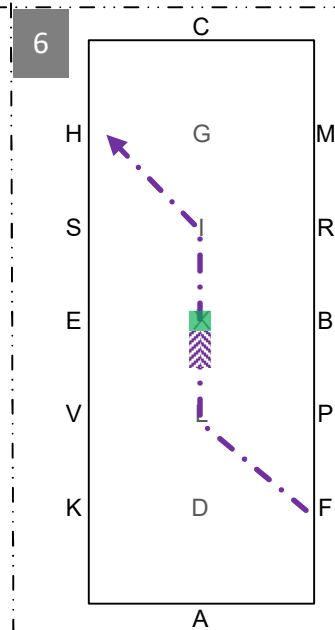

1  
ADLS Working trot  
SR Half-circle right  
20m

2  
RK Lengthened  
strides

3  
KA Working trot  
A Circle left 15m

4  
AFL Working trot, loop left,  
LC 5m deviation left  
from centre line

5  
CMI Working trot, loop  
right, IA 5m deviation  
right from centre line  
AF Working trot

6  
FLX Walk, X Halt 5 seconds,  
front axle on X,  
rein back 4 strides.  
XIH Walk

7  
HC Working trot  
C Circle right 15m

8  
CMRBPAK Working trot

9  
KM Lengthened strides

MCHSEV Working trot  
VP Half-circle 20m left  
PXI Working trot  
IG Progressive halt; salute  
Leave the arena at working  
trot