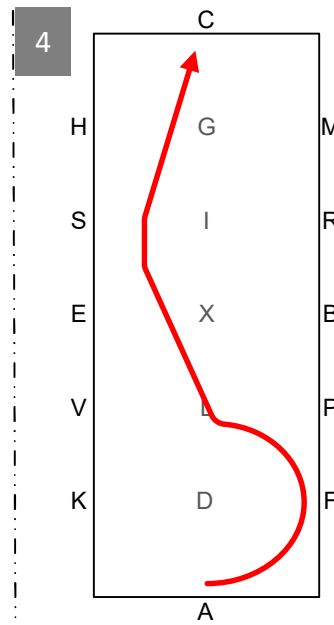

1  
ADLS Working trot  
SR Half-circle right  
20m

2  
RK Lengthened  
strides

3  
KA Working trot  
A Circle left 15m

4  
AFL Working trot, loop left,  
LC 5m deviation left  
from centre line

5  
CMI Working trot, loop  
right, IA 5m deviation  
right from centre line  
AF Working trot

6  
FLX Walk, X Halt 5 seconds,  
front axle on X,  
rein back 4 strides.  
XIH Walk

7  
HC Working trot  
C Circle right 15m

8  
CMRBPAK Working trot

9  
KM Lengthened strides

MCHSEV Working trot  
VP Half-circle 20m left  
PXI Working trot  
IG Progressive halt; salute  
Leave the arena at working  
trot