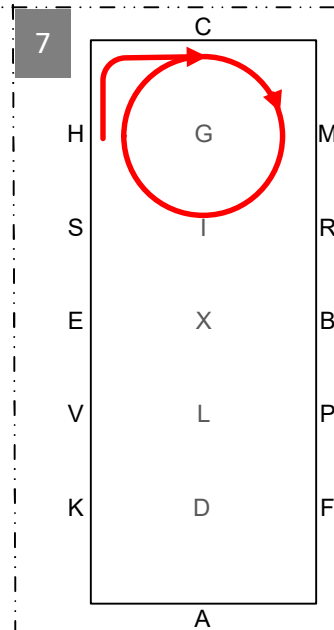

1  
ADLS Working trot  
SR Half-circle right  
20m

2  
RK Lengthened  
strides

3  
KA Working trot  
A Circle left 15m

4  
AFL Working trot, loop left,  
LC 5m deviation left  
from centre line

5  
CMI Working trot, loop  
right, IA 5m deviation  
right from centre line  
AF Working trot

6  
FLX Walk, X Halt 5 seconds,  
front axle on X,  
rein back 4 strides.  
XIH Walk

7  
HC Working trot  
C Circle right 15m

8  
CMRBPAK Working trot

9  
KM Lengthened strides

MCHSEV Working trot  
VP Half-circle 20m left  
PXI Working trot  
IG Progressive halt; salute  
Leave the arena at working  
trot