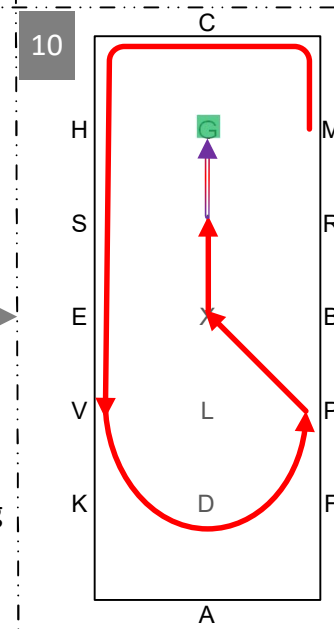

1  
ADLS Working trot  
SR Half-circle right  
20m

2  
RK Lengthened  
strides

3  
KA Working trot  
A Circle left 15m

4  
AFL Working trot, loop left,  
LC 5m deviation left  
from centre line

5  
CMI Working trot, loop  
right, IA 5m deviation  
right from centre line  
AF Working trot

6  
FLX Walk, X Halt 5 seconds,  
front axle on X,  
rein back 4 strides.  
XIH Walk

7  
HC Working trot  
C Circle right 15m

8  
CMRBPAK Working trot

9  
KM Lengthened strides

MCHSEV Working trot  
VP Half-circle 20m left  
PXI Working trot  
IG Progressive halt; salute  
Leave the arena at working  
trot