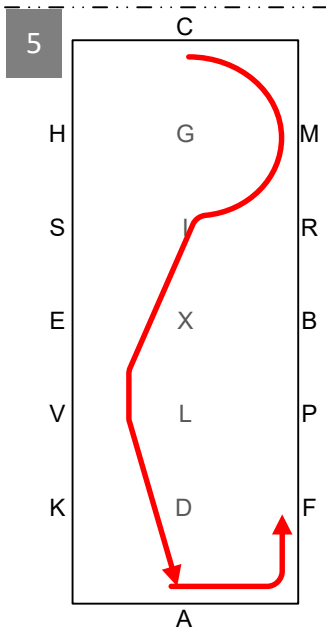

1  
ADLS Working trot  
SR Half-circle right  
20m

2  
RK Lengthened  
strides

3  
KA Working trot  
A Circle left 15m

4  
AFL Working trot, loop left,  
LC 5m deviation left  
from centre line

5  
CMI Working trot, loop  
right, IA 5m deviation  
right from centre line  
AF Working trot

6  
FLX Walk, X Halt 5 seconds,  
front axle on X,  
rein back 4 strides.  
XIH Walk

7  
HC Working trot  
C Circle right 15m

8  
CMRBPAK Working trot

9  
KM Lengthened strides

MCHSEV Working trot  
VP Half-circle 20m left  
PXI Working trot  
IG Progressive halt; salute  
Leave the arena at working  
trot