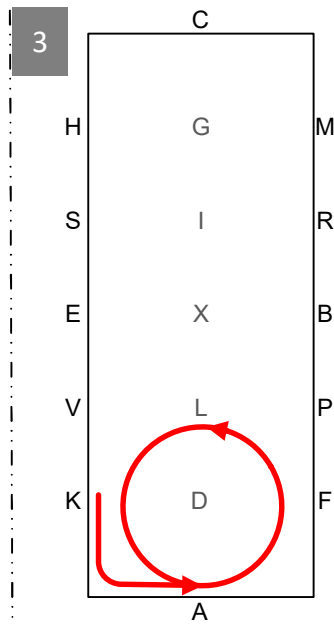

1  
ADLS Working trot  
SR Half-circle right  
20m

2  
RK Lengthened  
strides

3  
KA Working trot  
A Circle left 15m

4  
AFL Working trot, loop left,  
LC 5m deviation left  
from centre line

5  
CMI Working trot, loop  
right, IA 5m deviation  
right from centre line  
AF Working trot

6  
FLX Walk, X Halt 5 seconds,  
front axle on X,  
rein back 4 strides.  
XIH Walk

7  
HC Working trot  
C Circle right 15m

8  
CMRBPAK Working trot

9  
KM Lengthened strides

MCHSEV Working trot  
VP Half-circle 20m left  
PXI Working trot  
IG Progressive halt; salute  
Leave the arena at working  
trot