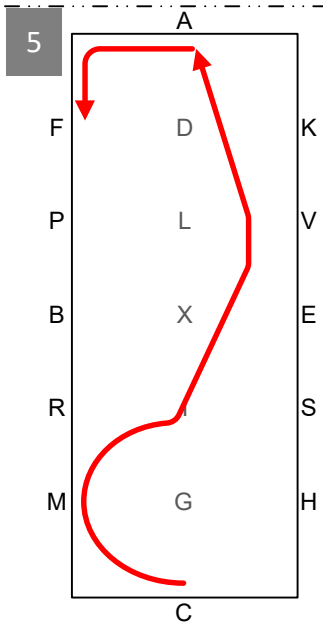

ADLS Working trot
SR Half-circle right
20m

RK Lengthened
strides

KA Working trot
A Circle left 15m

AFL Working trot, loop
left to arena edge,
LC 5m deviation
left from centre line

CMI Working trot, loop right
to arena edge, IA 5m
deviation right from centre
line, AF Working trot

FLX Walk, X Halt 5 seconds,
front axle on X,
rein back 4 strides
XIH Walk

HC Working trot
C Circle right 15m

CMRBPAK Working trot

KM Lengthened strides

MCHSEV Working trot
VP Half-circle 20m left
PXI Working trot
IG Progressive halt, salute
Leave the arena at working
trot