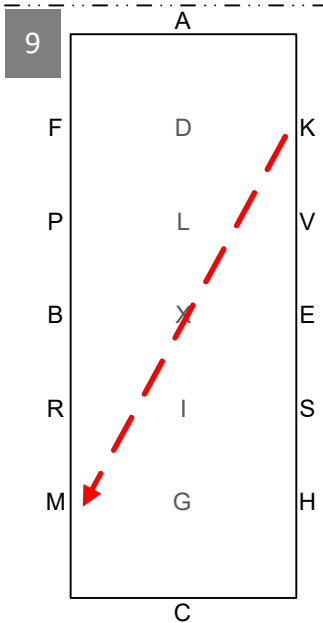

ADLS Working trot
SR Half-circle right
20m

RK Lengthened
strides

KA Working trot
A Circle left 15m

AFL Working trot, loop
left to arena edge,
LC 5m deviation
left from centre line

CMI Working trot, loop right
to arena edge, IA 5m
deviation right from centre
line, AF Working trot

FLX Walk, X Halt 5 seconds,
front axle on X,
rein back 4 strides
XIH Walk

HC Working trot
C Circle right 15m

CMRBPAK Working trot

KM Lengthened strides

MCHSEV Working trot
VP Half-circle 20m left
PXI Working trot
IG Progressive halt, salute
Leave the arena at working
trot