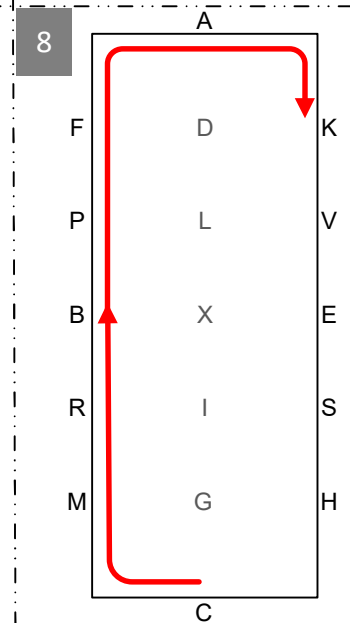

ADLS Working trot
SR Half-circle right
20m

RK Lengthened
strides

KA Working trot
A Circle left 15m

AFL Working trot, loop
left to arena edge,
LC 5m deviation
left from centre line

CMI Working trot, loop right
to arena edge, IA 5m
deviation right from centre
line, AF Working trot

FLX Walk, X Halt 5 seconds,
front axle on X,
rein back 4 strides
XIH Walk

HC Working trot
C Circle right 15m

CMRBPAK Working trot

KM Lengthened strides

MCHSEV Working trot
VP Half-circle 20m left
PXI Working trot
IG Progressive halt, salute
Leave the arena at working
trot