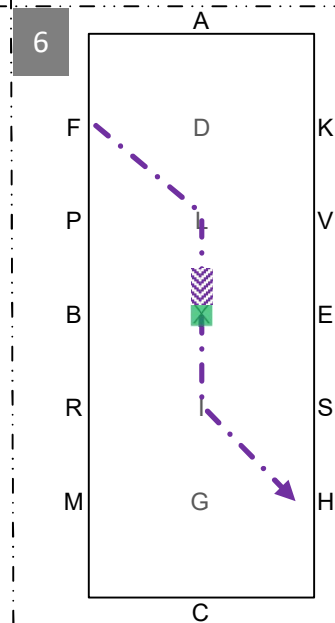

ADLS Working trot
SR Half-circle right
20m

RK Lengthened
strides

KA Working trot
A Circle left 15m

AFL Working trot, loop
left to arena edge,
LC 5m deviation
left from centre line

CMI Working trot, loop right
to arena edge, IA 5m
deviation right from centre
line, AF Working trot

FLX Walk, X Halt 5 seconds,
front axle on X,
rein back 4 strides
XIH Walk

HC Working trot
C Circle right 15m

CMRBPAK Working trot

KM Lengthened strides

MCHSEV Working trot
VP Half-circle 20m left
PXI Working trot
IG Progressive halt, salute
Leave the arena at working
trot