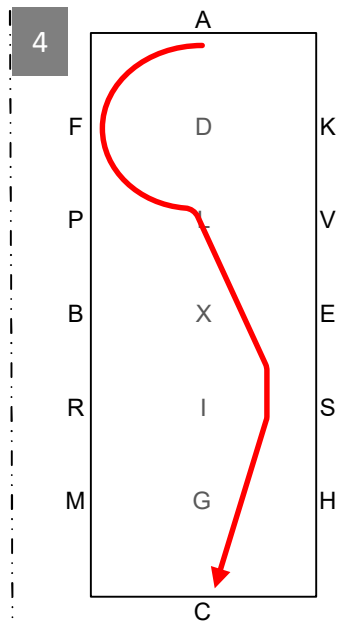

ADLS Working trot
SR Half-circle right
20m

RK Lengthened
strides

KA Working trot
A Circle left 15m

AFL Working trot, loop
left to arena edge,
LC 5m deviation
left from centre line

CMI Working trot, loop right
to arena edge, IA 5m
deviation right from centre
line, AF Working trot

FLX Walk, X Halt 5 seconds,
front axle on X,
rein back 4 strides
XIH Walk

HC Working trot
C Circle right 15m

CMRBPAK Working trot

KM Lengthened strides

MCHSEV Working trot
VP Half-circle 20m left
PXI Working trot
IG Progressive halt, salute
Leave the arena at working
trot