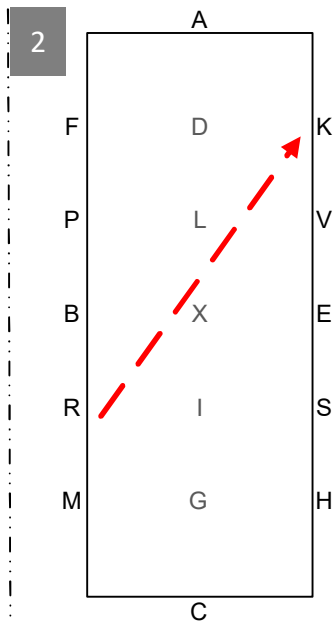

ADLS Working trot
SR Half-circle right
20m

RK Lengthened
strides

KA Working trot
A Circle left 15m

AFL Working trot, loop
left to arena edge,
LC 5m deviation
left from centre line

CMI Working trot, loop right
to arena edge, IA 5m
deviation right from centre
line, AF Working trot

FLX Walk, X Halt 5 seconds,
front axle on X,
rein back 4 strides
XIH Walk

HC Working trot
C Circle right 15m

CMRBPAK Working trot

KM Lengthened strides

MCHSEV Working trot
VP Half-circle 20m left
PXI Working trot
IG Progressive halt, salute
Leave the arena at working
trot

British Indoor Carriage
Driving Championship
2020
Precision & Paces
NOVICE

- Working trot
- Lengthened strides
- Walk
- Rein back
- Halt