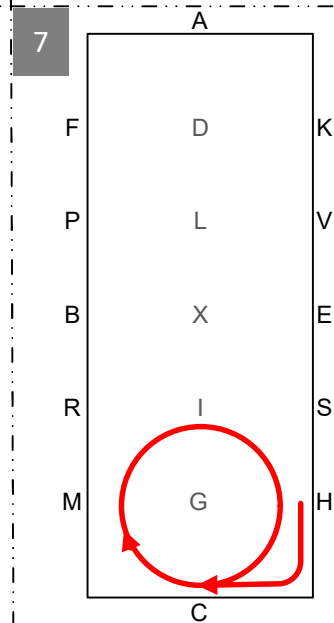

ADLS Working trot
SR Half-circle right
20m

RK Lengthened
strides

KA Working trot
A Circle left 15m

AFL Working trot, loop
left to arena edge,
LC 5m deviation
left from centre line

CMI Working trot, loop right
to arena edge, IA 5m
deviation right from centre
line, AF Working trot

FLX Walk, X Halt 5 seconds,
front axle on X,
rein back 4 strides
XIH Walk

HC Working trot
C Circle right 15m

CMRBPAK Working trot

KM Lengthened strides

MCHSEV Working trot
VP Half-circle 20m left
PXI Working trot
IG Progressive halt, salute
Leave the arena at working
trot