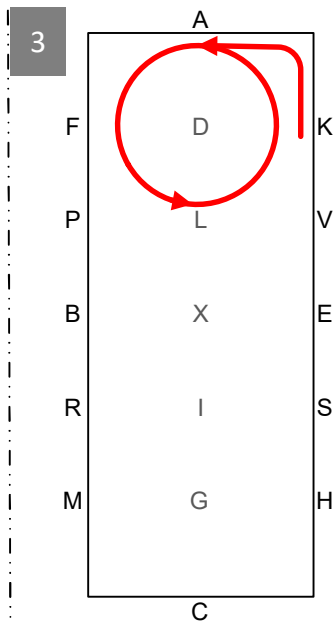

ADLS Working trot
SR Half-circle right
20m

RK Lengthened
strides

KA Working trot
A Circle left 15m

AFL Working trot, loop
left to arena edge,
LC 5m deviation
left from centre line

CMI Working trot, loop right
to arena edge, IA 5m
deviation right from centre
line, AF Working trot

FLX Walk, X Halt 5 seconds,
front axle on X,
rein back 4 strides
XIH Walk

HC Working trot
C Circle right 15m

CMRBPAK Working trot

KM Lengthened strides

MCHSEV Working trot
VP Half-circle 20m left
PXI Working trot
IG Progressive halt, salute
Leave the arena at working
trot