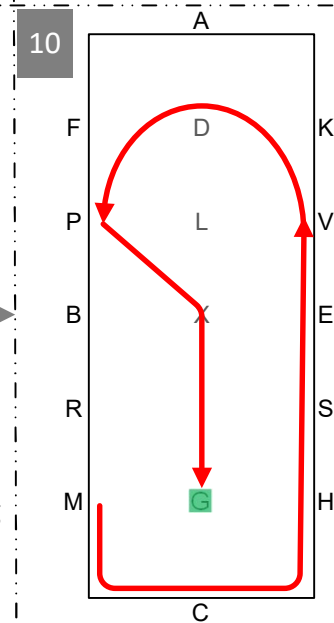

ADLS Working trot
SR Half-circle right
20m

RK Lengthened
strides

KA Working trot
A Circle left 15m

AFL Working trot, loop
left to arena edge,
LC 5m deviation
left from centre line

CMI Working trot, loop right
to arena edge, IA 5m
deviation right from centre
line, AF Working trot

FLX Walk, X Halt 5 seconds,
front axle on X,
rein back 4 strides
XIH Walk

HC Working trot
C Circle right 15m

CMRBPAK Working trot

KM Lengthened strides

MCHSEV Working trot
VP Half-circle 20m left
PXI Working trot
IG Progressive halt, salute
Leave the arena at working
trot