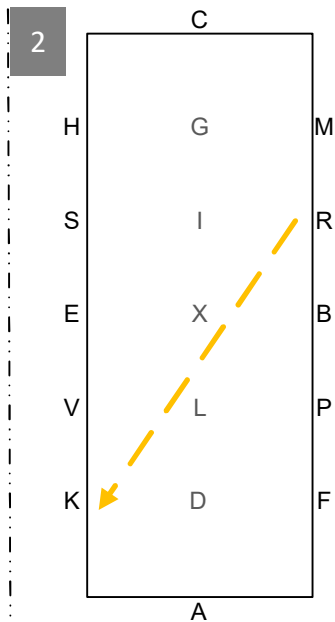

ADLS Working trot  
SR Half-circle right  
20m

RK Extended trot

KA Collected trot,  
circle left 15m

AFL Working trot; loop left  
to arena edge; LC  
deviation 5m left  
from centre line

CMI Working trot, loop right  
to arena edge, IA deviation  
5m right from centre  
line, AF Working trot

FLX Walk, X Halt 5 seconds,  
front axle on X, rein  
back 4 strides  
XIH Walk

HC Collected trot  
C Circle right 15m

CMRBPAK Working trot

KM Extended trot

MCHSEV Working trot  
VP Half-circle 20m left  
PXG Working trot  
G Halt, salute

Leave the arena at working  
trot

British Indoor Carriage  
Driving Championship

2020

Precision & Paces

OPEN

- Working trot
- Collected trot
- Extended trot
- Walk
- Rein back
- Halt