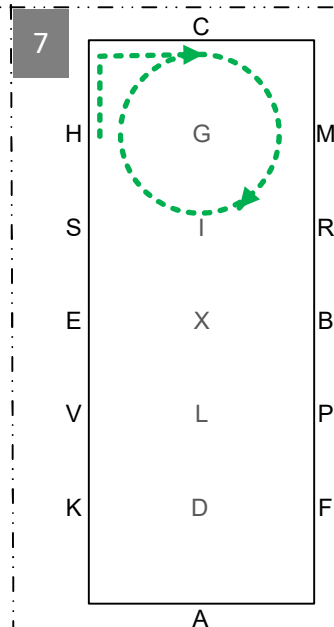

ADLS Working trot  
SR Half-circle right  
20m

RK Extended trot

KA Collected trot,  
circle left 15m

AFL Working trot; loop left  
to arena edge; LC  
deviation 5m left  
from centre line

CMI Working trot, loop right  
to arena edge, IA deviation  
5m right from centre  
line, AF Working trot

FLX Walk, X Halt 5 seconds,  
front axle on X, rein  
back 4 strides  
XIH Walk

HC Collected trot  
C Circle right 15m

CMRBPAK Working trot

KM Extended trot

MCHSEV Working trot  
VP Half-circle 20m left  
PXG Working trot  
G Halt, salute

Leave the arena at working  
trot

British Indoor Carriage  
Driving Championship

2020

Precision & Paces

OPEN

- Working trot
- Collected trot
- Extended trot
- Walk
- Rein back
- Halt