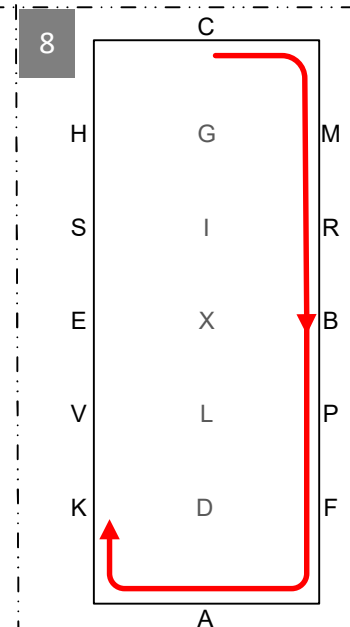

ADLS Working trot  
SR Half-circle right  
20m

RK Extended trot

KA Collected trot,  
circle left 15m

AFL Working trot; loop left  
to arena edge; LC  
deviation 5m left  
from centre line

CMI Working trot, loop right  
to arena edge, IA deviation  
5m right from centre  
line, AF Working trot

FLX Walk, X Halt 5 seconds,  
front axle on X, rein  
back 4 strides  
XIH Walk

HC Collected trot  
C Circle right 15m

CMRBPAK Working trot

KM Extended trot

MCHSEV Working trot  
VP Half-circle 20m left  
PXG Working trot  
G Halt, salute

Leave the arena at working  
trot

British Indoor Carriage  
Driving Championship

2020

Precision & Paces

OPEN

- Working trot
- Collected trot
- Extended trot
- Walk
- Rein back
- Halt