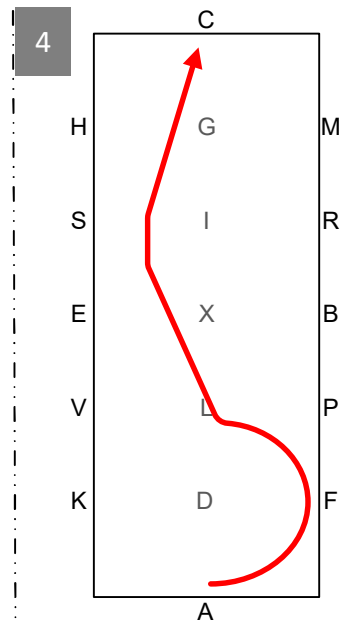

ADLS Working trot  
SR Half-circle right  
20m

RK Extended trot

KA Collected trot,  
circle left 15m

AFL Working trot; loop left  
to arena edge; LC  
deviation 5m left  
from centre line

CMI Working trot, loop right  
to arena edge, IA deviation  
5m right from centre  
line, AF Working trot

FLX Walk, X Halt 5 seconds,  
front axle on X, rein  
back 4 strides  
XIH Walk

HC Collected trot  
C Circle right 15m

CMRBPAK Working trot

KM Extended trot

MCHSEV Working trot  
VP Half-circle 20m left  
PXG Working trot  
G Halt, salute

Leave the arena at working  
trot

British Indoor Carriage  
Driving Championship

2020

Precision & Paces

OPEN

- Working trot
- Collected trot
- Extended trot
- Walk
- Rein back
- Halt