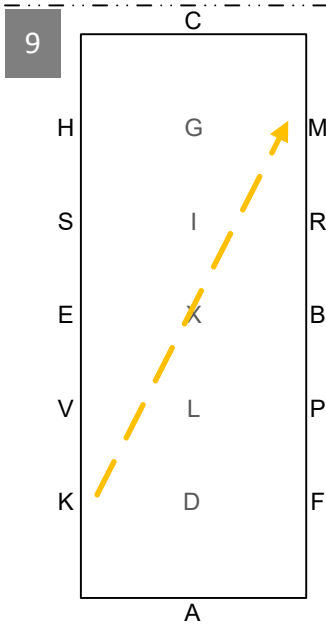

ADLS Working trot  
SR Half-circle right  
20m

RK Extended trot

KA Collected trot,  
circle left 15m

AFL Working trot; loop left  
to arena edge; LC  
deviation 5m left  
from centre line

CMI Working trot, loop right  
to arena edge, IA deviation  
5m right from centre  
line, AF Working trot

FLX Walk, X Halt 5 seconds,  
front axle on X, rein  
back 4 strides  
XIH Walk

HC Collected trot  
C Circle right 15m

CMRBPAK Working trot

KM Extended trot

MCHSEV Working trot  
VP Half-circle 20m left  
PXG Working trot  
G Halt, salute

Leave the arena at working  
trot

British Indoor Carriage  
Driving Championship

2020

Precision & Paces

OPEN

- Working trot
- Collected trot
- Extended trot
- Walk
- Rein back
- Halt