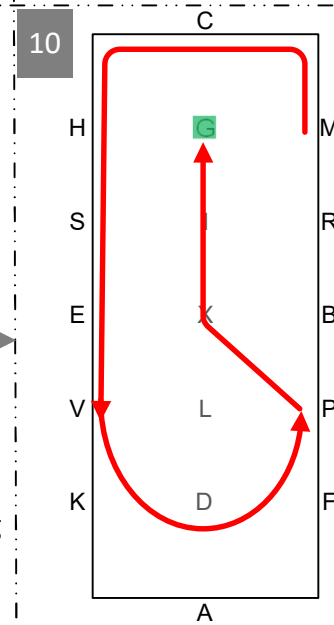

ADLS Working trot  
SR Half-circle right  
20m

RK Extended trot

KA Collected trot,  
circle left 15m

AFL Working trot; loop left  
to arena edge; LC  
deviation 5m left  
from centre line

CMI Working trot, loop right  
to arena edge, IA deviation  
5m right from centre  
line, AF Working trot

FLX Walk, X Halt 5 seconds,  
front axle on X, rein  
back 4 strides  
XIH Walk

HC Collected trot  
C Circle right 15m

CMRBPAK Working trot

KM Extended trot

MCHSEV Working trot  
VP Half-circle 20m left  
PXG Working trot  
G Halt, salute

Leave the arena at working  
trot

British Indoor Carriage  
Driving Championship

2020

Precision & Paces

OPEN

- Working trot
- Collected trot
- Extended trot
- Walk
- Rein back
- Halt