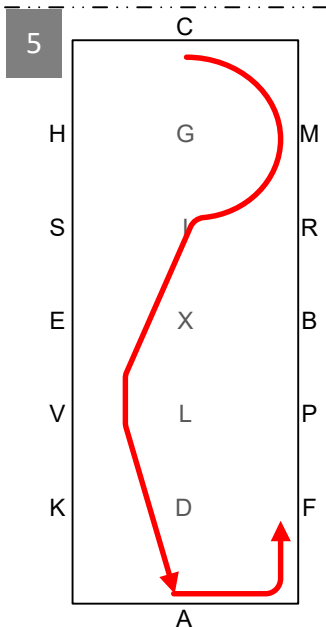

ADLS Working trot  
SR Half-circle right  
20m

RK Extended trot

KA Collected trot,  
circle left 15m

AFL Working trot; loop left  
to arena edge; LC  
deviation 5m left  
from centre line

CMI Working trot, loop right  
to arena edge, IA deviation  
5m right from centre  
line, AF Working trot

FLX Walk, X Halt 5 seconds,  
front axle on X, rein  
back 4 strides  
XIH Walk

HC Collected trot  
C Circle right 15m

CMRBPAK Working trot

KM Extended trot

MCHSEV Working trot  
VP Half-circle 20m left  
PXG Working trot  
G Halt, salute

Leave the arena at working  
trot

British Indoor Carriage  
Driving Championship

2020

Precision & Paces

OPEN

- Working trot
- Collected trot
- Extended trot
- Walk
- Rein back
- Halt