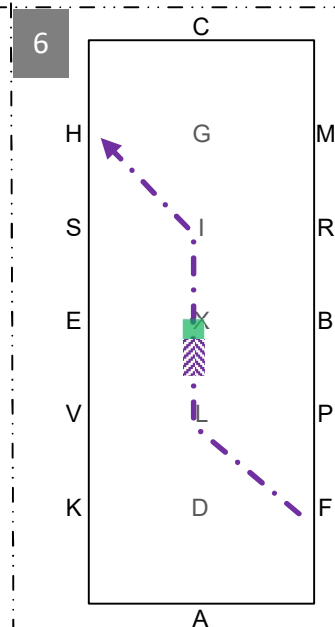

ADLS Working trot  
SR Half-circle right  
20m

RK Extended trot

KA Collected trot,  
circle left 15m

AFL Working trot; loop left  
to arena edge; LC  
deviation 5m left  
from centre line

CMI Working trot, loop right  
to arena edge, IA deviation  
5m right from centre  
line, AF Working trot

FLX Walk, X Halt 5 seconds,  
front axle on X, rein  
back 4 strides  
XIH Walk

HC Collected trot  
C Circle right 15m

CMRBPAK Working trot

KM Extended trot

MCHSEV Working trot  
VP Half-circle 20m left  
PXG Working trot  
G Halt, salute