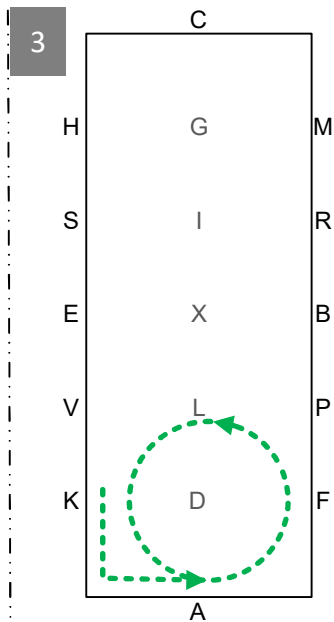

ADLS Working trot  
SR Half-circle right  
20m

RK Extended trot

KA Collected trot,  
circle left 15m

AFL Working trot; loop left  
to arena edge; LC  
deviation 5m left  
from centre line

CMI Working trot, loop right  
to arena edge, IA deviation  
5m right from centre  
line, AF Working trot

FLX Walk, X Halt 5 seconds,  
front axle on X, rein  
back 4 strides  
XIH Walk

HC Collected trot  
C Circle right 15m

CMRBPAK Working trot

KM Extended trot

MCHSEV Working trot  
VP Half-circle 20m left  
PXG Working trot  
G Halt, salute

Leave the arena at working  
trot

British Indoor Carriage  
Driving Championship

2020

Precision & Paces

OPEN

- Working trot
- Collected trot
- Extended trot
- Walk
- Rein back
- Halt