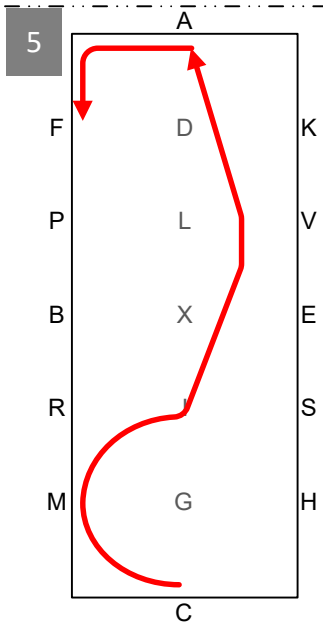

ADLS Working trot  
SR Half-circle right  
20m

RK Extended trot

KA Collected trot,  
circle left 15m

AFL Working trot; loop  
left to arena edge,  
LC deviation 5m  
left from centre line

CMI Working trot, loop right  
to arena edge, IA deviation  
5m right from centre  
line, AF Working trot

FLX Walk, X Halt 5 seconds,  
front axle on X,  
rein back 4 strides,  
XIH Walk

HC Collected trot  
C Circle right 15m

CMRBPAK Working trot

KM Extended trot

MCHSEV Working trot  
VP Half-circle 20m left  
PXG Working trot  
G Halt, salute

Leave the arena at working  
trot

British Indoor Carriage  
Driving Championship  
**2020**  
Precision & Paces  
**OPEN**

- Working trot
- Collected trot
- Extended trot
- Walk
- Rein back
- Halt