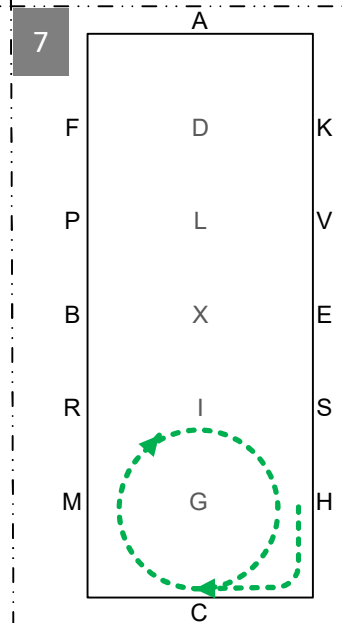

ADLS Working trot  
SR Half-circle right  
20m

RK Extended trot

KA Collected trot,  
circle left 15m

AFL Working trot; loop  
left to arena edge,  
LC deviation 5m  
left from centre line

CMI Working trot, loop right  
to arena edge, IA deviation  
5m right from centre  
line, AF Working trot

FLX Walk, X Halt 5 seconds,  
front axle on X,  
rein back 4 strides,  
XIH Walk

HC Collected trot  
C Circle right 15m

CMRBPAK Working trot

KM Extended trot

MCHSEV Working trot  
VP Half-circle 20m left  
PXG Working trot  
G Halt, salute