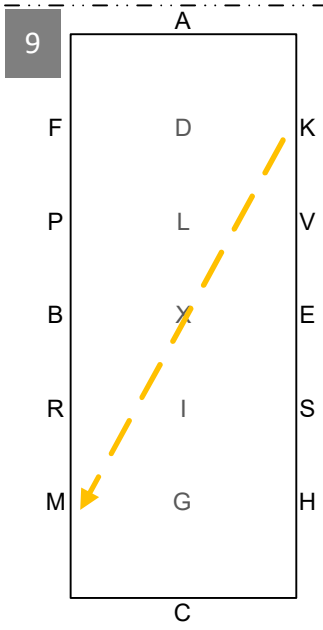

ADLS Working trot  
SR Half-circle right  
20m

RK Extended trot

KA Collected trot,  
circle left 15m

AFL Working trot; loop  
left to arena edge,  
LC deviation 5m  
left from centre line

CMI Working trot, loop right  
to arena edge, IA deviation  
5m right from centre  
line, AF Working trot

FLX Walk, X Halt 5 seconds,  
front axle on X,  
rein back 4 strides,  
XIH Walk

HC Collected trot  
C Circle right 15m

CMRBPAK Working trot

KM Extended trot

MCHSEV Working trot  
VP Half-circle 20m left  
PXG Working trot  
G Halt, salute