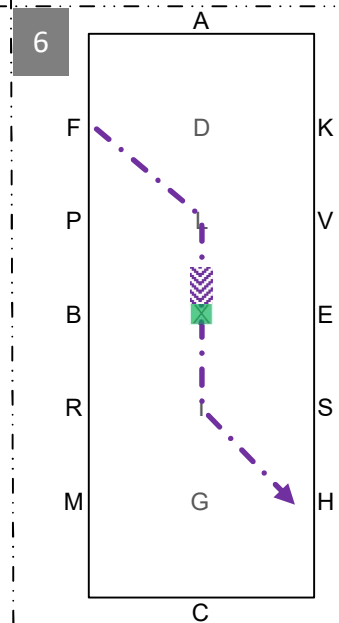

ADLS Working trot  
SR Half-circle right  
20m

RK Extended trot

KA Collected trot,  
circle left 15m

AFL Working trot; loop  
left to arena edge,  
LC deviation 5m  
left from centre line

CMI Working trot, loop right  
to arena edge, IA deviation  
5m right from centre  
line, AF Working trot

FLX Walk, X Halt 5 seconds,  
front axle on X,  
rein back 4 strides,  
XIH Walk

HC Collected trot  
C Circle right 15m

CMRBPAK Working trot

KM Extended trot

MCHSEV Working trot  
VP Half-circle 20m left  
PXG Working trot  
G Halt, salute