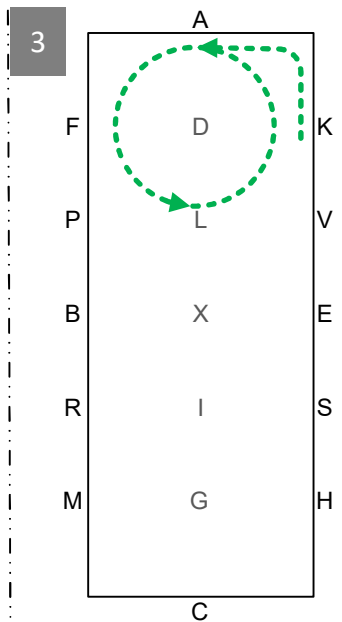

ADLS Working trot  
SR Half-circle right  
20m

RK Extended trot

KA Collected trot,  
circle left 15m

AFL Working trot; loop  
left to arena edge,  
LC deviation 5m  
left from centre line

CMI Working trot, loop right  
to arena edge, IA deviation  
5m right from centre  
line, AF Working trot

FLX Walk, X Halt 5 seconds,  
front axle on X,  
rein back 4 strides,  
XIH Walk

HC Collected trot  
C Circle right 15m

CMRBPAK Working trot

KM Extended trot

MCHSEV Working trot  
VP Half-circle 20m left  
PXG Working trot  
G Halt, salute

Leave the arena at working  
trot

British Indoor Carriage  
Driving Championship  
**2020**  
Precision & Paces  
**OPEN**

- Working trot
- Collected trot
- Extended trot
- Walk
- Rein back
- Halt