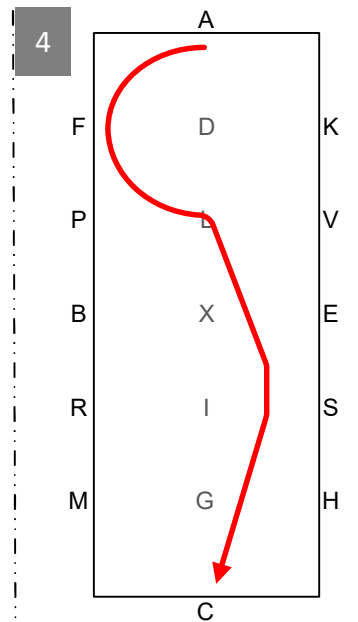

ADLS Working trot  
SR Half-circle right  
20m

RK Extended trot

KA Collected trot,  
circle left 15m

AFL Working trot; loop  
left to arena edge,  
LC deviation 5m  
left from centre line

CMI Working trot, loop right  
to arena edge, IA deviation  
5m right from centre  
line, AF Working trot

FLX Walk, X Halt 5 seconds,  
front axle on X,  
rein back 4 strides,  
XIH Walk

HC Collected trot  
C Circle right 15m

CMRBPAK Working trot

KM Extended trot

MCHSEV Working trot  
VP Half-circle 20m left  
PXG Working trot  
G Halt, salute

Leave the arena at working  
trot

British Indoor Carriage  
Driving Championship  
**2020**  
Precision & Paces  
**OPEN**

- Working trot
- Collected trot
- Extended trot
- Walk
- Rein back
- Halt