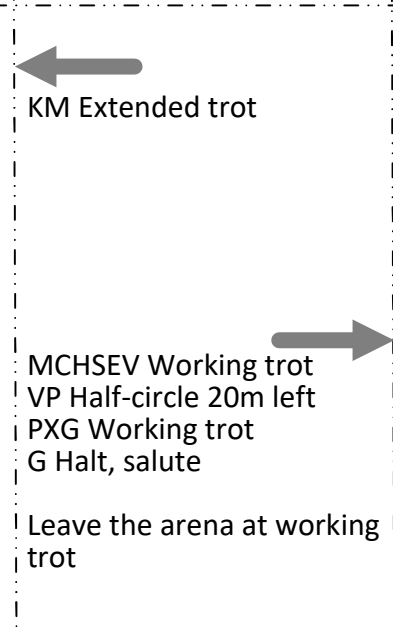

ADLS Working trot  
SR Half-circle right  
20m

RK Extended trot

KA Collected trot,  
circle left 15m

AFL Working trot; loop  
left to arena edge,  
LC deviation 5m  
left from centre line

CMI Working trot, loop right  
to arena edge, IA deviation  
5m right from centre  
line, AF Working trot

FLX Walk, X Halt 5 seconds,  
front axle on X,  
rein back 4 strides,  
XIH Walk

HC Collected trot  
C Circle right 15m

CMRBPAK Working trot

KM Extended trot

MCHSEV Working trot  
VP Half-circle 20m left  
PXG Working trot  
G Halt, salute

Leave the arena at working  
trot

British Indoor Carriage  
Driving Championship  
**2020**  
Precision & Paces  
**OPEN**

- Working trot
- Collected trot
- Extended trot
- Walk
- Rein back
- Halt