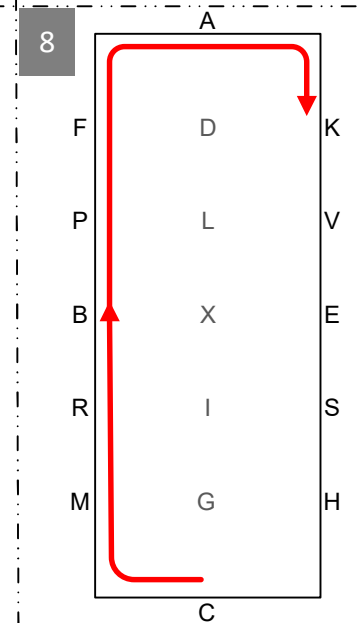

ADLS Working trot  
SR Half-circle right  
20m

RK Extended trot

KA Collected trot,  
circle left 15m

AFL Working trot; loop  
left to arena edge,  
LC deviation 5m  
left from centre line

CMI Working trot, loop right  
to arena edge, IA deviation  
5m right from centre  
line, AF Working trot

FLX Walk, X Halt 5 seconds,  
front axle on X,  
rein back 4 strides,  
XIH Walk

HC Collected trot  
C Circle right 15m

CMRBPAK Working trot

KM Extended trot

MCHSEV Working trot  
VP Half-circle 20m left  
PXG Working trot  
G Halt, salute