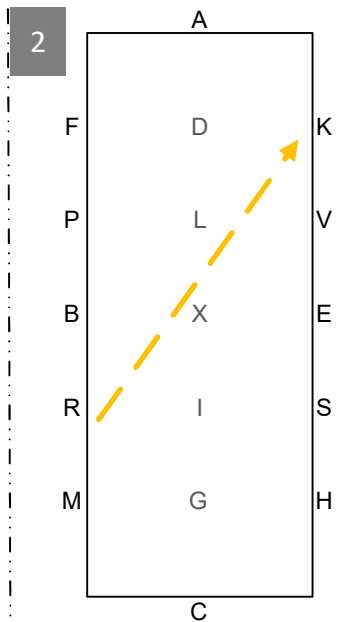

ADLS Working trot  
SR Half-circle right  
20m

RK Extended trot

KA Collected trot,  
circle left 15m

AFL Working trot; loop  
left to arena edge,  
LC deviation 5m  
left from centre line

CMI Working trot, loop right  
to arena edge, IA deviation  
5m right from centre  
line, AF Working trot

FLX Walk, X Halt 5 seconds,  
front axle on X,  
rein back 4 strides,  
XIH Walk

HC Collected trot  
C Circle right 15m

CMRBPAK Working trot

KM Extended trot

MCHSEV Working trot  
VP Half-circle 20m left  
PXG Working trot  
G Halt, salute

Leave the arena at working  
trot

British Indoor Carriage  
Driving Championship  
**2020**  
Precision & Paces  
**OPEN**

- Working trot
- Collected trot
- Extended trot
- Walk
- Rein back
- Halt