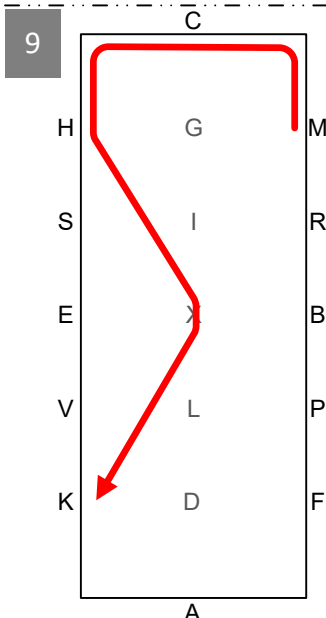

ACHE Working trot

E Working trot
circle left 15m

EKAF Working trot
FM Lengthened
strides

MCHBP Working trot

PV Working trot half 20m
circle right
VE Working trot

E Working trot
circle right 15m

EHCM Working trot
MF Lengthened strides
FAK Working trot

KLX Walk, X Halt 5 secs,
front axle on X
Rein back 4 strides,
XIM Walk

MCH Working trot
HXK Deviation 10m

KAD Working trot
DI Lengthened strides
IG Progressive halt
G Halt, salute

←

→

Leave arena at working trot