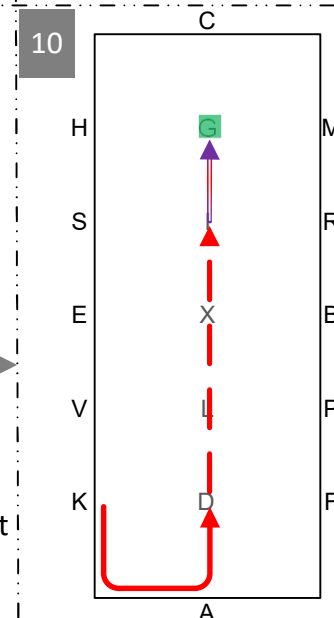

ACHE Working trot

E Working trot
circle left 15m

EKAF Working trot
FM Lengthened
strides

MCHBP Working trot

PV Working trot half 20m
circle right
VE Working trot

E Working trot
circle right 15m

EHCM Working trot
MF Lengthened strides
FAK Working trot

KLX Walk, X Halt 5 secs,
front axle on X
Rein back 4 strides,
XIM Walk

MCH Working trot
HXK Deviation 10m

KAD Working trot
DI Lengthened strides
IG Progressive halt
G Halt, salute

←

→

Leave arena at working trot