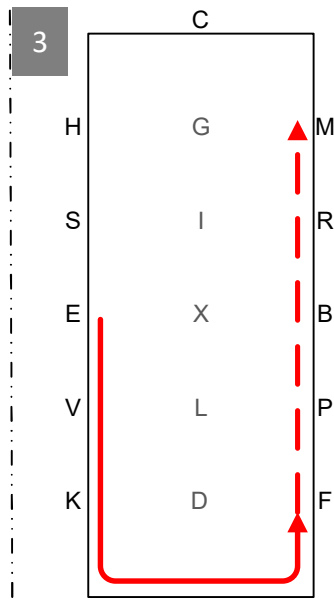

ACHE Working trot

E Working trot
circle left 15m

EKAF Working trot
FM Lengthened
strides

MCHBP Working trot

PV Working trot half 20m
circle right
VE Working trot

E Working trot
circle right 15m

EHCM Working trot
MF Lengthened strides
FAK Working trot

KLX Walk, X Halt 5 secs,
front axle on X
Rein back 4 strides,
XIM Walk

MCH Working trot
HXK Deviation 10m

KAD Working trot
DI Lengthened strides
IG Progressive halt
G Halt, salute

←

→

Leave arena at working trot