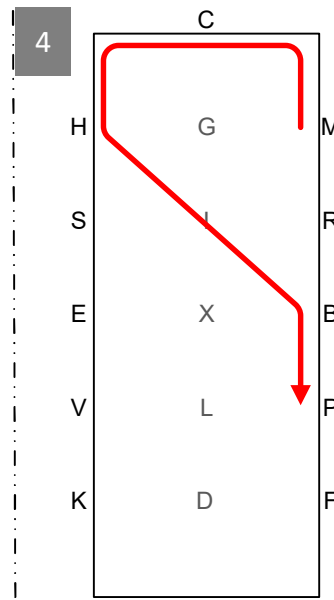

ACHE Working trot

E Working trot
circle left 15m

EKAF Working trot
FM Lengthened
strides

MCHBP Working trot

PV Working trot half 20m
circle right
VE Working trot

E Working trot
circle right 15m

EHCM Working trot
MF Lengthened strides
FAK Working trot

KLX Walk, X Halt 5 secs,
front axle on X
Rein back 4 strides,
XIM Walk

MCH Working trot
HXK Deviation 10m

KAD Working trot
DI Lengthened strides
IG Progressive halt
G Halt, salute

←

→

Leave arena at working trot