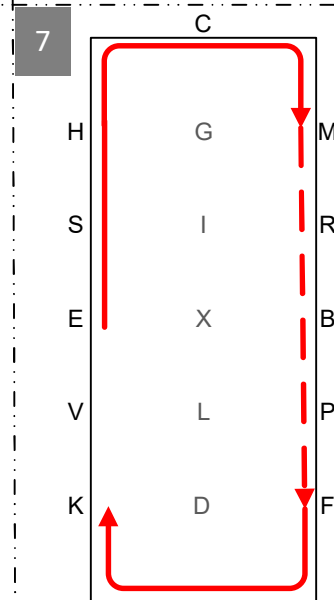

ACHE Working trot

E Working trot
circle left 15m

EKAF Working trot
FM Lengthened
strides

MCHBP Working trot

PV Working trot half 20m
circle right
VE Working trot

E Working trot
circle right 15m

EHCM Working trot
MF Lengthened strides
FAK Working trot

KLX Walk, X Halt 5 secs,
front axle on X
Rein back 4 strides,
XIM Walk

MCH Working trot
HXK Deviation 10m

KAD Working trot
DI Lengthened strides
IG Progressive halt
G Halt, salute

←

→

Leave arena at working trot