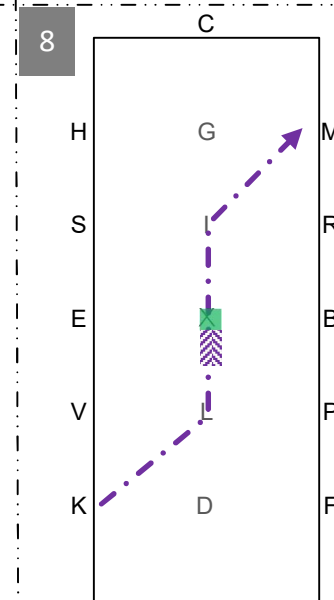

ACHE Working trot

E Working trot
circle left 15m

EKAF Working trot
FM Lengthened
strides

MCHBP Working trot

PV Working trot half 20m
circle right
VE Working trot

E Working trot
circle right 15m

EHCM Working trot
MF Lengthened strides
FAK Working trot

KLX Walk, X Halt 5 secs,
front axle on X
Rein back 4 strides,
XIM Walk

MCH Working trot
HXK Deviation 10m

KAD Working trot
DI Lengthened strides
IG Progressive halt
G Halt, salute

←

→

Leave arena at working trot