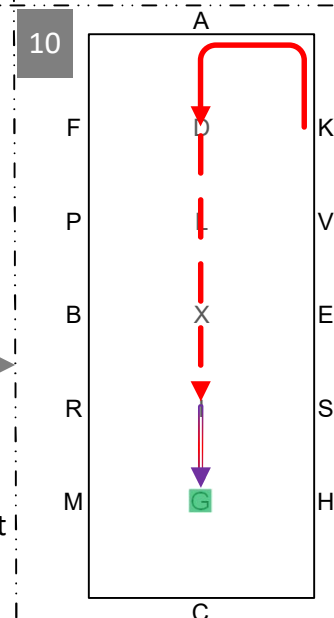

KAD Working trot DI Lengthened strides IG Progressive halt G Halt, salute

Leave arena at working trot

10