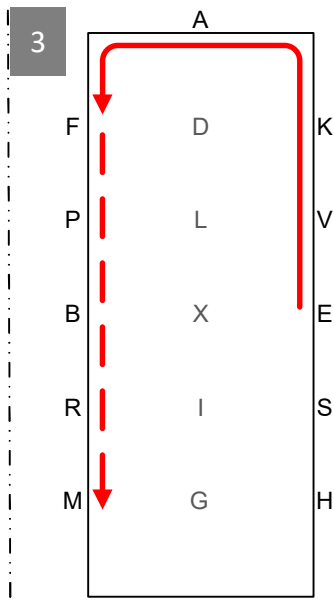

1 ACHE Working trot

2 E Working trot circle left 15m

3 EKAF Working trot FM Lengthened strides

4 MCHBP Working trot

5 PV Working trot half 20m circle right VE Working trot

6 E Working trot circle right 15m

7 EHCM Working trot MF Lengthened strides FAK Working trot

8 KLX Walk, X Halt 5 secs, front axle on X Rein back 4 strides, XIM Walk

9 MCH Working trot HXK Deviation 10m

KAD Working trot DI Lengthened strides IG Progressive halt G Halt, salute