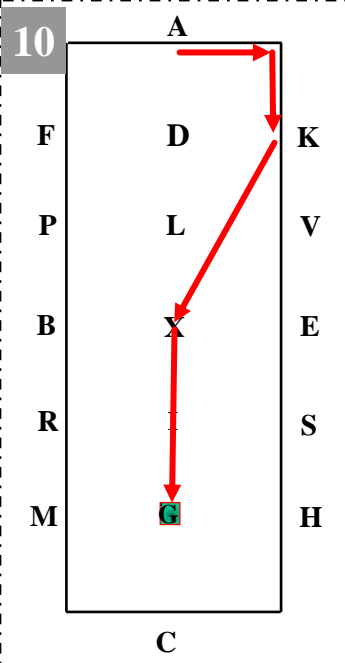

ADL Walk
LXHC Working Trot

C Working Trot
C Circle Right 15m
CM Working Trot

MRI Walk C
I Halt (front wheels at centreline)
I Rein back 4 paces
ISE Walk

EVKA Working Trot
A Circle left 15m

AF Working Trot
FM Deviation 5m
MCH Working Trot

HXF Lengthened strides

FA Working Trot
A Halt 5 secs
AK Working Trot

K Working Trot
KH Deviation 5m
HC Working Trot

CA Working Trot
Serpentine 3 loops

AKXIG Working Trot
G Halt - Salute

Leave arena at working trot.

Note - diagram is schematic only!

Indoor Carriage Driving

Paces & Precision Test
Novice Test 2015-16

- ←···· Lengthened strides
- ← Working trot
- ← Walk
- ←···· Rein Back
- Halt