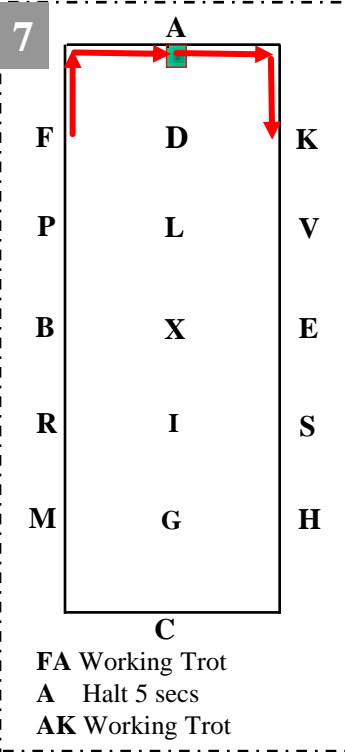

ADL Walk
LXHC Working Trot

C Working Trot
C Circle Right 15m
CM Working Trot

MRI Walk C
I Halt (front wheels at centreline)
I Rein back 4 paces
ISE Walk

EVKA Working Trot
A Circle left 15m

AF Working Trot
FM Deviation 5m
MCH Working Trot

HXF Lengthened strides

FA Working Trot
A Halt 5 secs
AK Working Trot

K Working Trot
KH Deviation 5m
HC Working Trot

CA Working Trot
Serpentine 3 loops

AKXIG Working Trot
G Halt - Salute

Leave arena at working trot.