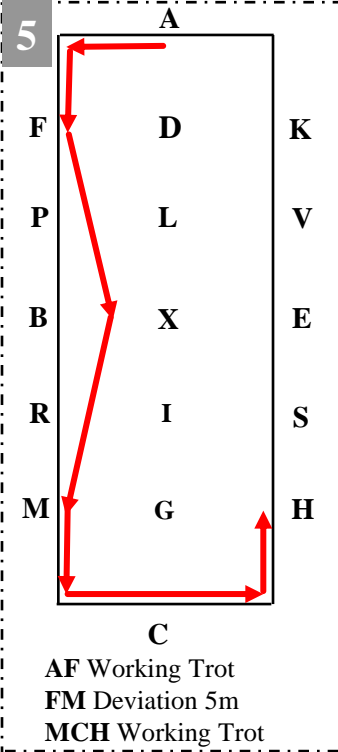

ADL Walk
LXHC Working Trot

C Working Trot
C Circle Right 15m
CM Working Trot

MRI Walk C
I Halt (front wheels at centreline)
I Rein back 4 paces
ISE Walk

EVKA Working Trot
A Circle left 15m

AF Working Trot
FM Deviation 5m
MCH Working Trot

HXF Lengthened strides

FA Working Trot
A Halt 5 secs
AK Working Trot

K Working Trot
KH Deviation 5m
HC Working Trot

CA Working Trot
Serpentine 3 loops

AKXIG Working Trot
G Halt - Salute

Leave arena at working trot.