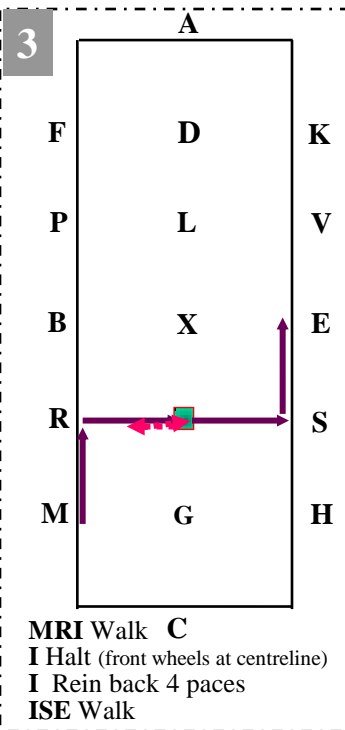

ADL Walk
LXHC Working Trot

C Working Trot
C Circle Right 15m
CM Working Trot

MRI Walk C
I Halt (front wheels at centreline)
I Rein back 4 paces
ISE Walk

EVKA Working Trot
A Circle left 15m

AF Working Trot
FM Deviation 5m
MCH Working Trot

HXF Lengthened strides

FA Working Trot
A Halt 5 secs
AK Working Trot

K Working Trot
KH Deviation 5m
HC Working Trot

CA Working Trot
Serpentine 3 loops

AKXIG Working Trot
G Halt - Salute

Leave arena at working trot.

Note - diagram is schematic only!

Indoor Carriage Driving

Paces & Precision Test
Novice Test 2015-16

- ←···· Lengthened strides
- ← Working trot
- ← Walk
- ←···· Rein Back
- Halt