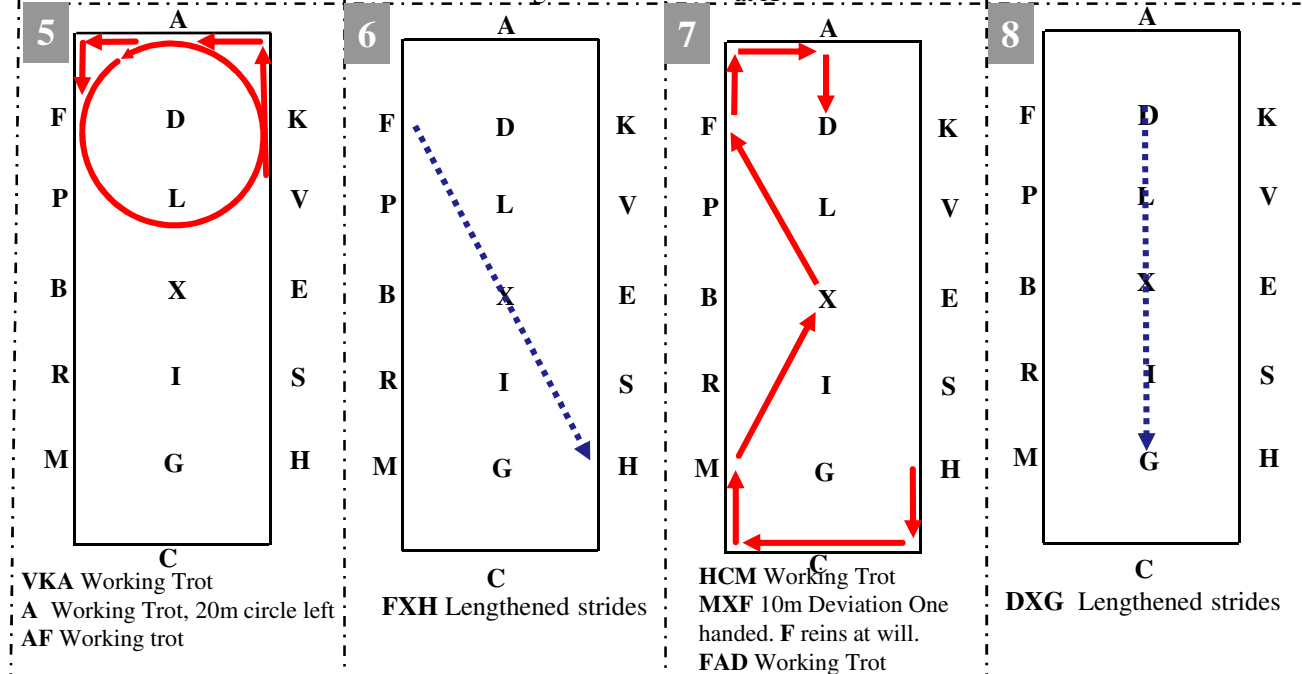

AXHC Working Trot

C Working Trot
C 20m circle right
CM Working Trot

MRBX Walk
X Halt 5 secs. Front axle at X.

X Rein Back 4 strides.
XEV Walk

VKA Working Trot
A Working Trot, 20m circle left
AF Working trot

FXH Lengthened strides

HCM Working Trot
MXF 10m Deviation One handed, F reins at will.
FAD Working Trot

DXG Lengthened strides

GCH Working Trot
HXK Deviation 10 m One handed

KADL Working Trot

L Halt- Salute