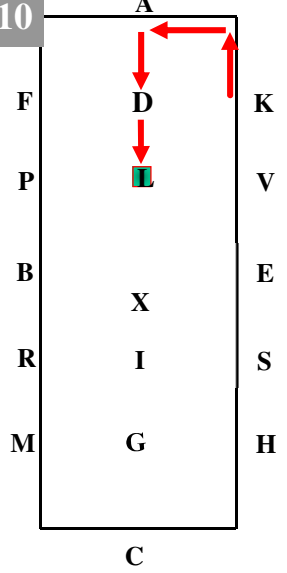

HCM Working Trot
MXF 10m Deviation One handed, F reins at will.
FAD Working Trot

Indoor Carriage Driving Paces & Precision Championship Test (2017) NOVICE

←···· Lengthened strides
← Working trot
← Walk
◀ Rein Back
■ Halt
Indoor Carriage Driving uk™
Copyright Registered. ©