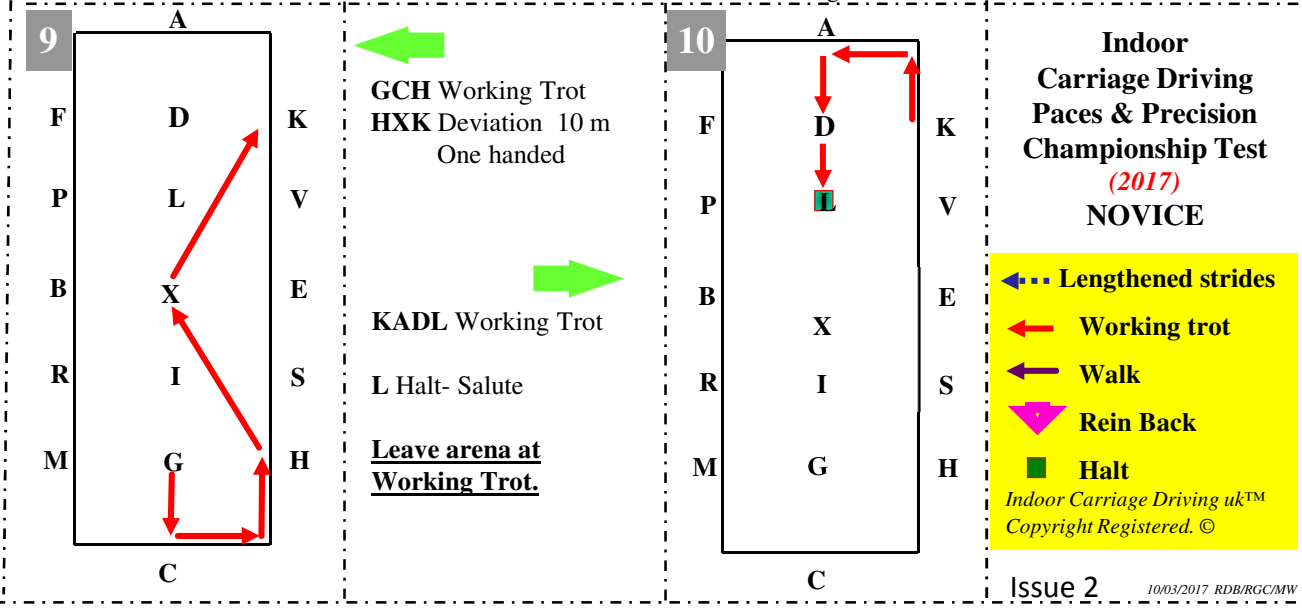

AXHC Working Trot

C Working Trot
C 20m circle right
CM Working Trot

MRBX Walk
X Halt 5 secs. Front axle at X.

X Rein Back 4 strides.
XEV Walk

VKA Working Trot
A Working Trot, 20m circle left
AF Working trot

FXH Lengthened strides

HCM Working Trot
MXF 10m Deviation One handed, F reins at will.
FAD Working Trot

DXG Lengthened strides

GCH Working Trot
HXK Deviation 10 m One handed

KADL Working Trot

L Halt- Salute