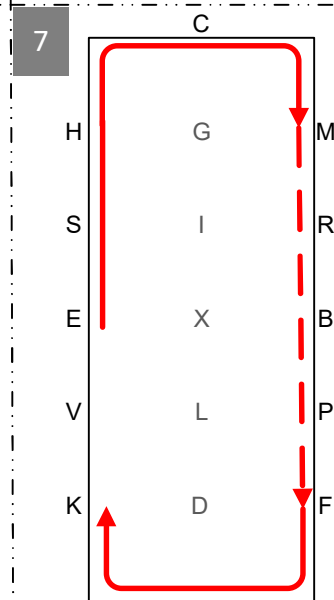

1 ACHE Working trot

2 E Working trot
Circle left 15m

3 EKAF Working trot
FM Lengthened strides

4 MCHBP Working trot

5 PV Working trot half 20m
circle right
VE Working trot

6 E Working trot
Circle right 15m

Leave arena at working trot

10

British Indoor Carriage
Driving Championship
2019
Precision & Paces
NOVICE

- Working trot
- Lengthened strides
- Progressive halt
- Walk
- Rein back
- Halt