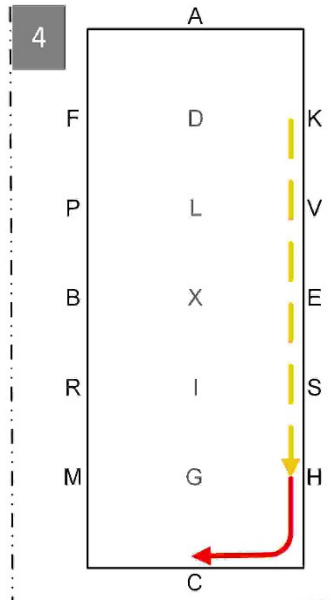

1 AXCM Working trot

2 MXF Deviation 10m, FAK Working trot

3 K Collected trot, Circle right 15m

4 KH Extended trot, HC Working trot

5 CX Deviation left 5m off centre line, XA Deviation right 5m off centre line
AFP Working trot

6 P Collected trot, circle left 20m

7 PM Extended trot, MCHS Working trot

8 SEX Walk, X Halt 5 secs, front axle on X, Rein back 4 strides, XBR Walk

9 RS Working trot, half-circle left, SEVK Working trot

KAD Collected trot, DLXIG Extended trot, G Halt, salute

← Leave arena at working trot →

British Indoor Carriage Driving Championship

2018

Precision & Paces OPEN CLASSES

- Working trot
- Collected trot
- Extended trot
- Walk
- Rein back
- Halt