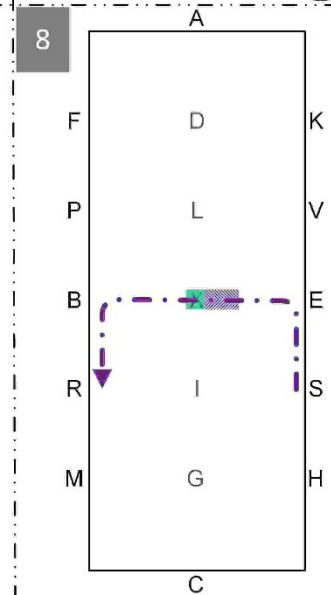

1 AXCM Working trot

2 MXF Deviation 10m, FAK Working trot

3 K Collected trot, Circle right 15m

4 KH Extended trot, HC Working trot

5 CX Deviation left 5m off centre line, XA Deviation right 5m off centre line
AFP Working trot

6 P Collected trot, circle left 20m

7 PM Extended trot, MCHS Working trot

8 SEX Walk, X Halt 5 secs, front axle on X, Rein back 4 strides, XBR Walk

9 RS Working trot, half-circle left, SEVK Working trot

KAD Collected trot, DLXIG Extended trot, G Halt, salute