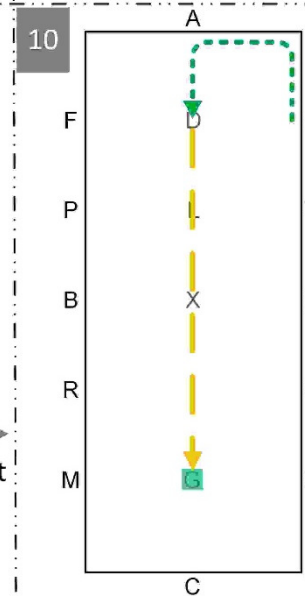

1 AXCM Working trot

2 MXF Deviation 10m, FAK Working trot

3 K Collected trot, Circle right 15m

4 KH Extended trot, HC Working trot

5 CX Deviation left 5m off centre line, XA Deviation right 5m off centre line
AFP Working trot

6 P Collected trot, circle left 20m

7 PM Extended trot, MCHS Working trot

8 SEX Walk, X Halt 5 secs, front axle on X, Rein back 4 strides, XBR Walk

9 RS Working trot, half-circle left, SEVK Working trot

KAD Collected trot, DLXIG Extended trot, G Halt, salute

← Leave arena at working trot →

British Indoor Carriage Driving Championship

2018

Precision & Paces OPEN CLASSES

- Working trot
- Collected trot
- Extended trot
- Walk
- Rein back
- Halt