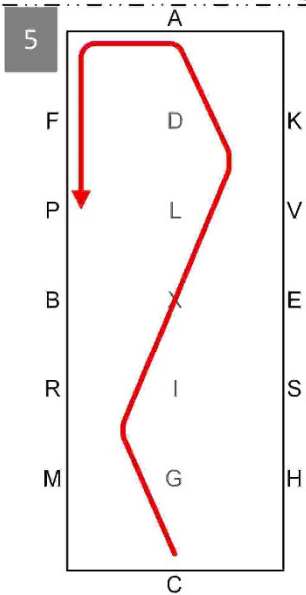

1 AXCM Working trot

2 MXF Deviation 10m, FAK Working trot

3 K Collected trot, Circle right 15m

4 KH Extended trot, HC Working trot

5 CX Deviation left 5m off centre line, XA Deviation right 5m off centre line
AFP Working trot

6 P Collected trot, circle left 20m

7 PM Extended trot, MCHS Working trot

8 SEX Walk, X Halt 5 secs, front axle on X, Rein back 4 strides, XBR Walk

9 RS Working trot, half-circle left, SEVK Working trot

KAD Collected trot, DLXIG Extended trot, G Halt, salute

← Leave arena at working trot →

British Indoor Carriage Driving Championship

2018

Precision & Paces OPEN CLASSES

- Working trot
- Collected trot
- Extended trot
- Walk
- Rein back
- Halt