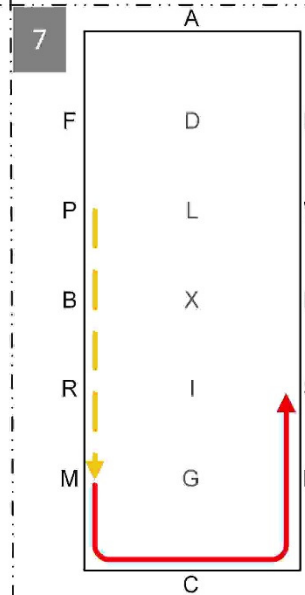

1 AXCM Working trot

2 MXF Deviation 10m, FAK Working trot

3 K Collected trot, Circle right 15m

4 KH Extended trot, HC Working trot

5 CX Deviation left 5m off centre line, XA Deviation right 5m off centre line
AFP Working trot

6 P Collected trot, circle left 20m

7 PM Extended trot, MCHS Working trot

8 SEX Walk, X Halt 5 secs, front axle on X, Rein back 4 strides, XBR Walk

9 RS Working trot, half-circle left, SEVK Working trot

KAD Collected trot, DLXIG Extended trot, G Halt, salute

← Leave arena at working trot →

British Indoor Carriage Driving Championship

2018

Precision & Paces OPEN CLASSES

- Working trot
- Collected trot
- Extended trot
- Walk
- Rein back
- Halt