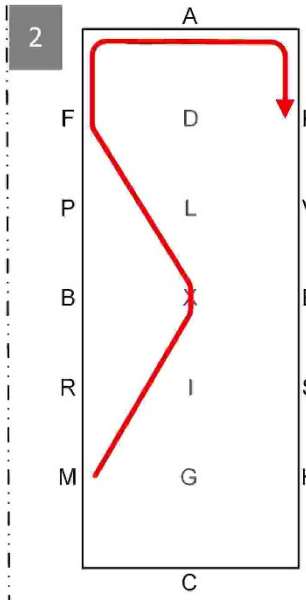

1 AXCM Working trot

2 MXF Deviation 10m, FAK Working trot

3 K Collected trot, Circle right 15m

4 KH Extended trot, HC Working trot

5 CX Deviation left 5m off centre line, XA Deviation right 5m off centre line
AFP Working trot

6 P Collected trot, circle left 20m

7 PM Extended trot, MCHS Working trot

8 SEX Walk, X Halt 5 secs, front axle on X, Rein back 4 strides, XBR Walk

9 RS Working trot, half-circle left, SEVK Working trot

KAD Collected trot, DLXIG Extended trot, G Halt, salute