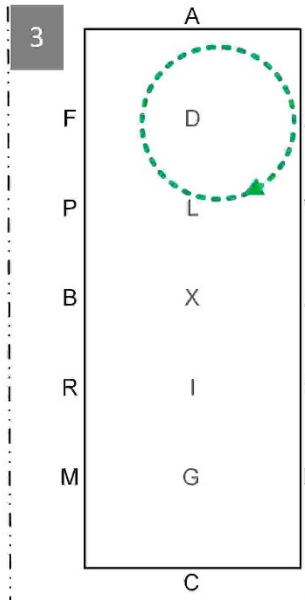

1 AXCM Working trot

2 MXF Deviation 10m, FAK Working trot

3 K Collected trot, Circle right 15m

4 KH Extended trot, HC Working trot

5 CX Deviation left 5m off centre line, XA Deviation right 5m off centre line
AFP Working trot

6 P Collected trot, circle left 20m

7 PM Extended trot, MCHS Working trot

8 SEX Walk, X Halt 5 secs, front axle on X, Rein back 4 strides, XBR Walk

9 RS Working trot, half-circle left, SEVK Working trot

KAD Collected trot, DLXIG Extended trot, G Halt, salute

← Leave arena at working trot →

British Indoor Carriage Driving Championship

2018

Precision & Paces OPEN CLASSES

- Working trot
- Collected trot
- Extended trot
- Walk
- Rein back
- Halt