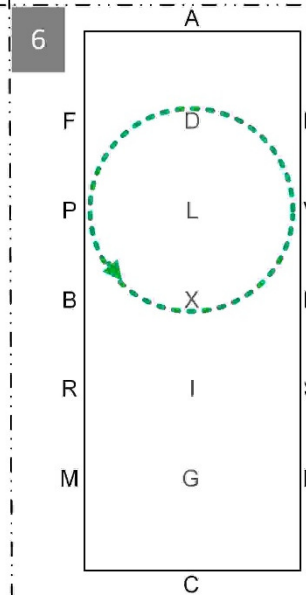

1 AXCM Working trot

2 MXF Deviation 10m, FAK Working trot

3 K Collected trot, Circle right 15m

4 KH Extended trot, HC Working trot

5 CX Deviation left 5m off centre line, XA Deviation right 5m off centre line
AFP Working trot

6 P Collected trot, circle left 20m

7 PM Extended trot, MCHS Working trot

8 SEX Walk, X Halt 5 secs, front axle on X, Rein back 4 strides, XBR Walk

9 RS Working trot, half-circle left, SEVK Working trot

KAD Collected trot, DLXIG Extended trot, G Halt, salute

← Leave arena at working trot →

British Indoor Carriage Driving Championship

2018

Precision & Paces OPEN CLASSES

- Working trot
- Collected trot
- Extended trot
- Walk
- Rein back
- Halt