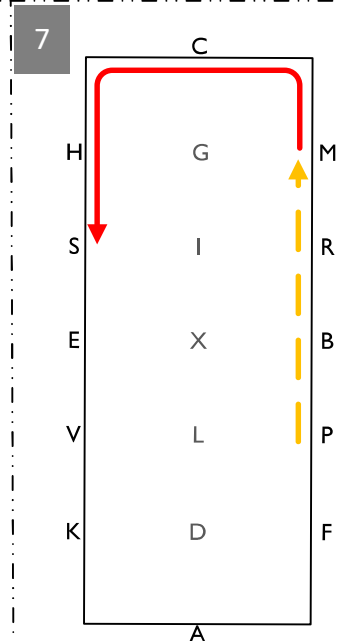

1 AXCM Working trot

2 MXF Deviation 10m, FAK Working trot

3 K Collected trot, Circle right 15m

4 KH Extended trot, HC Working trot

5 CX Deviation left 5m off centre line, XA Deviation right, 5m off centre line AFP Working trot

6 P Collected trot, circle left 20m

7 PM Extended trot, MCHS Working trot

8 SEX Walk, X Halt 5 secs, front axle on X, Rein back 4 strides, XBR Walk

9 RS Working trot, half-circle left, SEVK Working trot

KAD Collected trot, DLXIG Extended trot, G Halt, salute

Leave arena at working trot

10

British Indoor Carriage Driving Championship

2018

Precision & Paces OPEN CLASSES

- Working trot
- Collected trot
- Extended trot
- Walk
- Rein back
- Halt