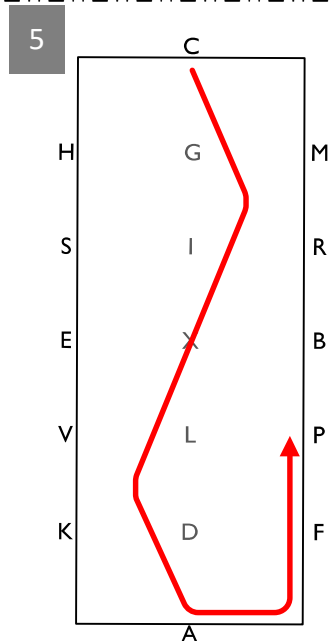

1 AXCM Working trot

2 MXF Deviation 10m, FAK Working trot

3 K Collected trot, Circle right 15m

4 KH Extended trot, HC Working trot

5 CX Deviation left 5m off centre line, XA Deviation right, 5m off centre line AFP Working trot

6 P Collected trot, circle left 20m

7 PM Extended trot, MCHS Working trot

8 SEX Walk, X Halt 5 secs, front axle on X, Rein back 4 strides, XBR Walk

9 RS Working trot, half-circle left, SEVK Working trot

KAD Collected trot, DLXIG Extended trot, G Halt, salute

Leave arena at working trot

10

British Indoor Carriage Driving Championship

2018

Precision & Paces OPEN CLASSES

- Working trot
- Collected trot
- Extended trot
- Walk
- Rein back
- Halt