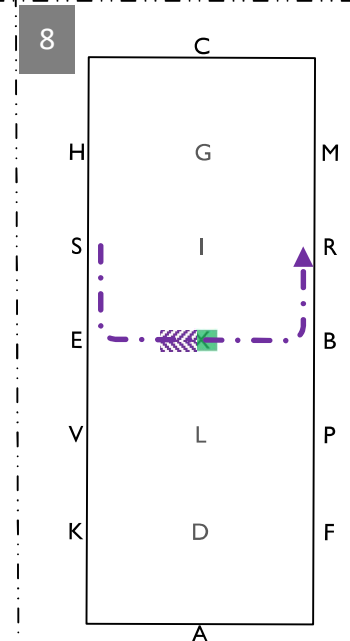

1 AXCM Working trot

2 MXF Deviation 10m, FAK Working trot

3 K Collected trot, Circle right 15m

4 KH Extended trot, HC Working trot

5 CX Deviation left 5m off centre line, XA Deviation right, 5m off centre line AFP Working trot

6 P Collected trot, circle left 20m

7 PM Extended trot, MCHS Working trot

8 SEX Walk, X Halt 5 secs, front axle on X, Rein back 4 strides, XBR Walk

9 RS Working trot, half-circle left, SEVK Working trot

KAD Collected trot, DLXIG Extended trot, G Halt, salute

Leave arena at working trot

10

British Indoor Carriage Driving Championship

2018

Precision & Paces OPEN CLASSES

- Working trot
- Collected trot
- Extended trot
- Walk
- Rein back
- Halt