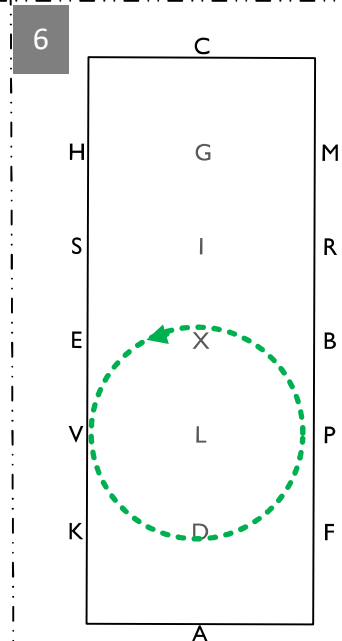

1 AXCM Working trot

2 MXF Deviation 10m, FAK Working trot

3 K Collected trot, Circle right 15m

4 KH Extended trot, HC Working trot

5 CX Deviation left 5m off centre line, XA Deviation right, 5m off centre line AFP Working trot

6 P Collected trot, circle left 20m

7 PM Extended trot, MCHS Working trot

8 SEX Walk, X Halt 5 secs, front axle on X, Rein back 4 strides, XBR Walk

9 RS Working trot, half-circle left, SEVK Working trot

KAD Collected trot, DLXIG Extended trot, G Halt, salute

Leave arena at working trot

10

British Indoor Carriage Driving Championship

2018

Precision & Paces OPEN CLASSES

- Working trot
- Collected trot
- Extended trot
- Walk
- Rein back
- Halt