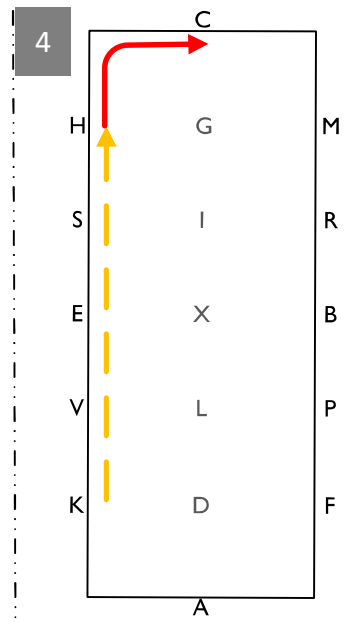

1 AXCM Working trot

2 MXF Deviation 10m, FAK Working trot

3 K Collected trot, Circle right 15m

4 KH Extended trot, HC Working trot

5 CX Deviation left 5m off centre line, XA Deviation right, 5m off centre line AFP Working trot

6 P Collected trot, circle left 20m

7 PM Extended trot, MCHS Working trot

8 SEX Walk, X Halt 5 secs, front axle on X, Rein back 4 strides, XBR Walk

9 RS Working trot, half-circle left, SEVK Working trot

KAD Collected trot, DLXIG Extended trot, G Halt, salute

Leave arena at working trot

10

British Indoor Carriage Driving Championship

2018

Precision & Paces OPEN CLASSES

- Working trot
- Collected trot
- Extended trot
- Walk
- Rein back
- Halt