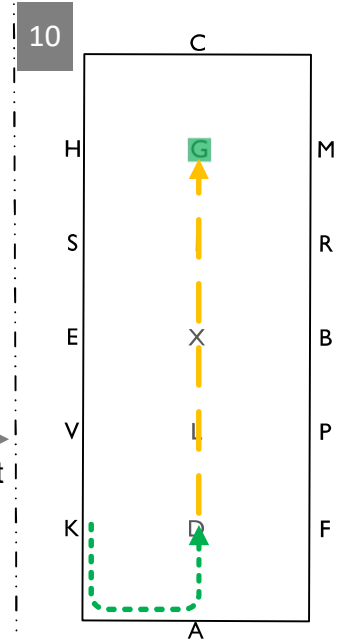

1 AXCM Working trot

2 MXF Deviation 10m, FAK Working trot

3 K Collected trot, Circle right 15m

4 KH Extended trot, HC Working trot

5 CX Deviation left 5m off centre line, XA Deviation right, 5m off centre line AFP Working trot

6 P Collected trot, circle left 20m

7 PM Extended trot, MCHS Working trot

8 SEX Walk, X Halt 5 secs, front axle on X, Rein back 4 strides, XBR Walk

9 RS Working trot, half-circle left, SEVK Working trot

KAD Collected trot, DLXIG Extended trot, G Halt, salute

Leave arena at working trot

10

British Indoor Carriage Driving Championship

2018

Precision & Paces OPEN CLASSES

- Working trot
- Collected trot
- Extended trot
- Walk
- Rein back
- Halt