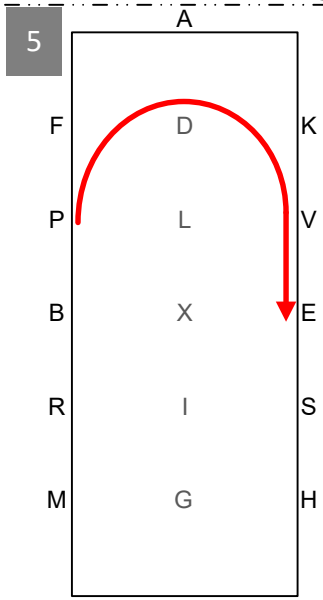

1 ACHE Working trot

2 E Collected trot
Circle left 15m

3 EKAF Working trot
FM Extended trot

4 MCHBP Working trot

5 PV Working trot half 20m
circle right
VE Working trot

6 E Collected trot
Circle right 15m

7 EHCM Working trot
MF Extended trot
FAK Working trot

8 KLX Walk, X Halt 5 secs,
front axle on X
Rein back 4 strides,
XIM Walk

9 MCH Working trot
HXK Deviation 10m

10 KAD Collected trot
DG Extended trot
G Halt, salute

Leave arena at working trot

British Indoor Carriage
Driving Championship

2019

Precision & Paces

OPEN

- Working trot
- Collected trot
- Extended trot
- Walk
- Rein back
- Halt