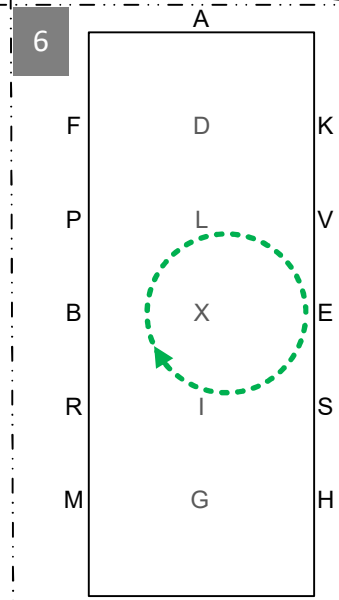

1 ACHE Working trot

2 E Collected trot
Circle left 15m

3 EKAF Working trot
FM Extended trot

4 MCHBP Working trot

5 PV Working trot half 20m
circle right
VE Working trot

6 E Collected trot
Circle right 15m

7 EHCM Working trot
MF Extended trot
FAK Working trot

8 KLX Walk, X Halt 5 secs,
front axle on X
Rein back 4 strides,
XIM Walk

9 MCH Working trot
HXK Deviation 10m

10 KAD Collected trot
DG Extended trot
G Halt, salute

Leave arena at working trot

British Indoor Carriage
Driving Championship

2019

Precision & Paces

OPEN

- Working trot
- Collected trot
- Extended trot
- Walk
- Rein back
- Halt