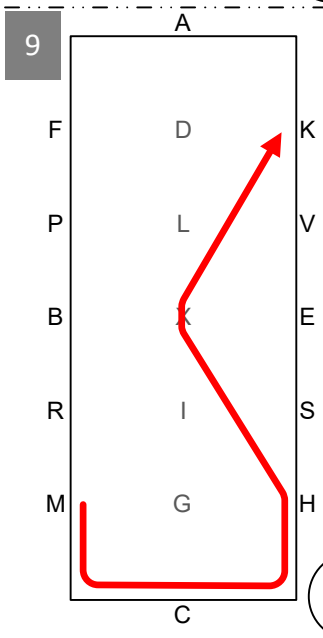

1 ACHE Working trot

2 E Collected trot
Circle left 15m

3 EKAF Working trot
FM Extended trot

4 MCHBP Working trot

5 PV Working trot half 20m
circle right
VE Working trot

6 E Collected trot
Circle right 15m

7 EHCM Working trot
MF Extended trot
FAK Working trot

8 KLX Walk, X Halt 5 secs,
front axle on X
Rein back 4 strides,
XIM Walk

9 MCH Working trot
HXK Deviation 10m

10 KAD Collected trot
DG Extended trot
G Halt, salute

Leave arena at working trot

British Indoor Carriage
Driving Championship

2019

Precision & Paces

OPEN

- Working trot
- Collected trot
- Extended trot
- Walk
- Rein back
- Halt