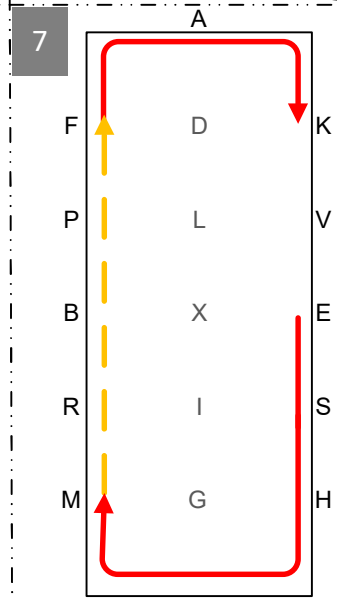

1 ACHE Working trot

2 E Collected trot
Circle left 15m

3 EKAF Working trot
FM Extended trot

4 MCHBP Working trot

5 PV Working trot half 20m
circle right
VE Working trot

6 E Collected trot
Circle right 15m

7 EHCM Working trot
MF Extended trot
FAK Working trot

8 KLX Walk, X Halt 5 secs,
front axle on X
Rein back 4 strides,
XIM Walk

9 MCH Working trot
HXK Deviation 10m

10 KAD Collected trot
DG Extended trot
G Halt, salute

Leave arena at working trot

British Indoor Carriage
Driving Championship

2019

Precision & Paces

OPEN

- Working trot
- Collected trot
- Extended trot
- Walk
- Rein back
- Halt