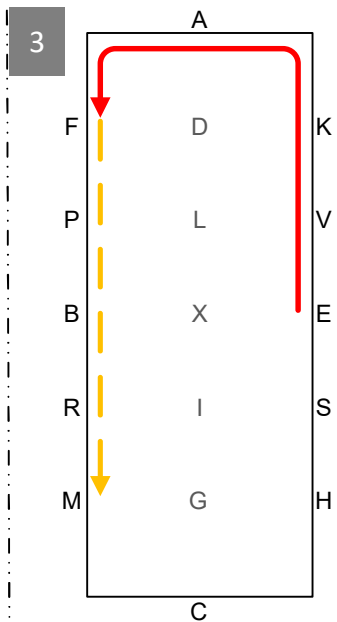

1 ACHE Working trot

2 E Collected trot
Circle left 15m

3 EKAF Working trot
FM Extended trot

4 MCHBP Working trot

5 PV Working trot half 20m
circle right
VE Working trot

6 E Collected trot
Circle right 15m

7 EHCM Working trot
MF Extended trot
FAK Working trot

8 KLX Walk, X Halt 5 secs,
front axle on X
Rein back 4 strides,
XIM Walk

9 MCH Working trot
HXK Deviation 10m

10 KAD Collected trot
DG Extended trot
G Halt, salute

Leave arena at working trot

British Indoor Carriage
Driving Championship

2019

Precision & Paces

OPEN

- Working trot
- Collected trot
- Extended trot
- Walk
- Rein back
- Halt