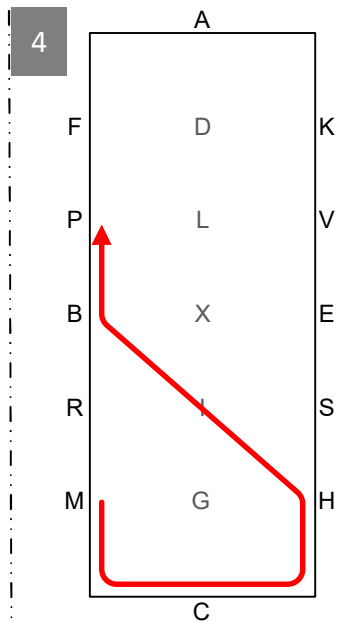

1 ACHE Working trot

2 E Collected trot
Circle left 15m

3 EKAF Working trot
FM Extended trot

4 MCHBP Working trot

5 PV Working trot half 20m
circle right
VE Working trot

6 E Collected trot
Circle right 15m

7 EHCM Working trot
MF Extended trot
FAK Working trot

8 KLX Walk, X Halt 5 secs,
front axle on X
Rein back 4 strides,
XIM Walk

9 MCH Working trot
HXK Deviation 10m

10 KAD Collected trot
DG Extended trot
G Halt, salute

Leave arena at working trot

British Indoor Carriage
Driving Championship

2019

Precision & Paces

OPEN

- Working trot
- Collected trot
- Extended trot
- Walk
- Rein back
- Halt