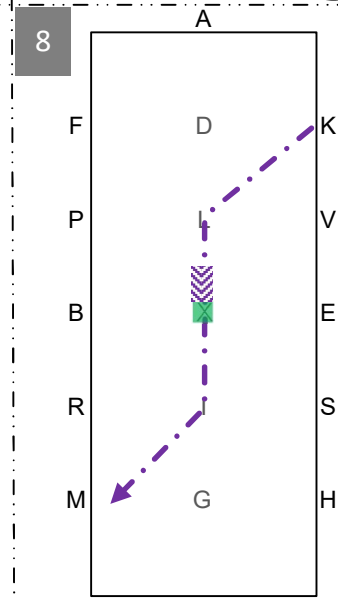

1 ACHE Working trot

2 E Collected trot
Circle left 15m

3 EKAF Working trot
FM Extended trot

4 MCHBP Working trot

5 PV Working trot half 20m
circle right
VE Working trot

6 E Collected trot
Circle right 15m

7 EHCM Working trot
MF Extended trot
FAK Working trot

8 KLX Walk, X Halt 5 secs,
front axle on X
Rein back 4 strides,
XIM Walk

9 MCH Working trot
HXK Deviation 10m

10 KAD Collected trot
DG Extended trot
G Halt, salute

Leave arena at working trot

British Indoor Carriage
Driving Championship

2019

Precision & Paces

OPEN

- Working trot
- Collected trot
- Extended trot
- Walk
- Rein back
- Halt