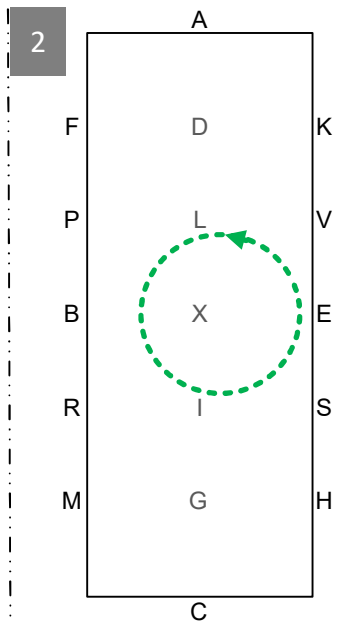

1 ACHE Working trot

2 E Collected trot
Circle left 15m

3 EKAF Working trot
FM Extended trot

4 MCHBP Working trot

5 PV Working trot half 20m
circle right
VE Working trot

6 E Collected trot
Circle right 15m

7 EHCM Working trot
MF Extended trot
FAK Working trot

8 KLX Walk, X Halt 5 secs,
front axle on X
Rein back 4 strides,
XIM Walk

9 MCH Working trot
HXK Deviation 10m

10 KAD Collected trot
DG Extended trot
G Halt, salute

Leave arena at working trot

British Indoor Carriage
Driving Championship

2019

Precision & Paces

OPEN

- Working trot
- Collected trot
- Extended trot
- Walk
- Rein back
- Halt