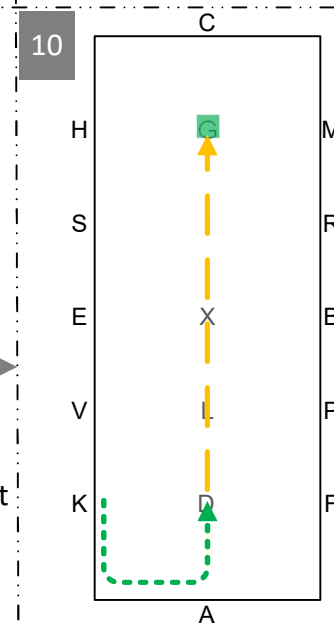

1 ACHE Working trot

2 E Collected trot  
Circle left 15m

3 EKAF Working trot  
FM Extended trot

4 MCHBP Working trot

5 PV Working trot half 20m  
circle right  
VE Working trot

6 E Collected trot  
Circle right 15m

7 EHCM Working trot  
MF Extended trot  
FAK Working trot

8 KLX Walk, X Halt 5 secs,  
front axle on X  
Rein back 4 strides,  
XIM Walk

9 MCH Working trot  
HXK Deviation 10m

KAD Collected trot  
DG Extended trot  
G Halt, salute

Leave arena at working trot

10

British Indoor Carriage  
Driving Championship

2019

Precision & Paces

**OPEN**

- Working trot
- Collected trot
- Extended trot
- Walk
- Rein back
- Halt