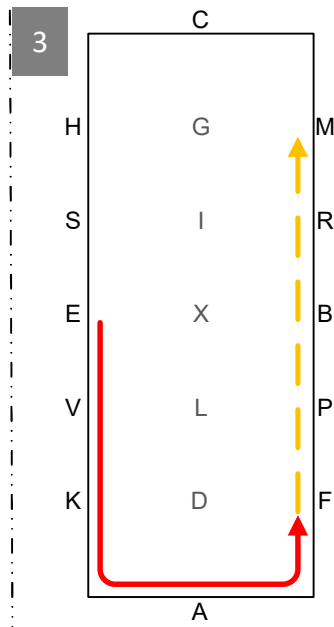

1 ACHE Working trot

2 E Collected trot  
Circle left 15m

3 EKAF Working trot  
FM Extended trot

4 MCHBP Working trot

5 PV Working trot half 20m  
circle right  
VE Working trot

6 E Collected trot  
Circle right 15m

7 EHCM Working trot  
MF Extended trot  
FAK Working trot

8 KLX Walk, X Halt 5 secs,  
front axle on X  
Rein back 4 strides,  
XIM Walk

9 MCH Working trot  
HXK Deviation 10m

KAD Collected trot  
DG Extended trot  
G Halt, salute

Leave arena at working trot

10

British Indoor Carriage  
Driving Championship

2019

Precision & Paces

**OPEN**

- Working trot
- Collected trot
- Extended trot
- Walk
- Rein back
- Halt