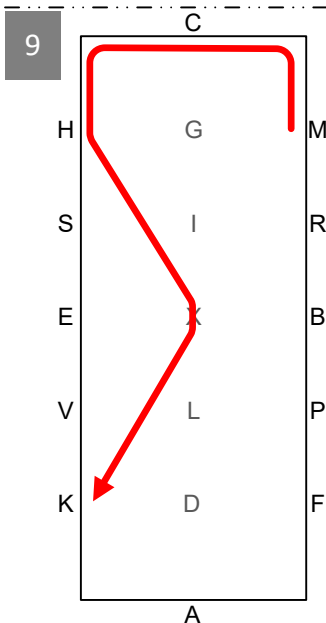

1 ACHE Working trot

2 E Collected trot  
Circle left 15m

3 EKAF Working trot  
FM Extended trot

4 MCHBP Working trot

5 PV Working trot half 20m  
circle right  
VE Working trot

6 E Collected trot  
Circle right 15m

7 EHCM Working trot  
MF Extended trot  
FAK Working trot

8 KLX Walk, X Halt 5 secs,  
front axle on X  
Rein back 4 strides,  
XIM Walk

9 MCH Working trot  
HXK Deviation 10m

KAD Collected trot  
DG Extended trot  
G Halt, salute

Leave arena at working trot

10

British Indoor Carriage  
Driving Championship

2019

Precision & Paces

**OPEN**

- Working trot
- Collected trot
- Extended trot
- Walk
- Rein back
- Halt