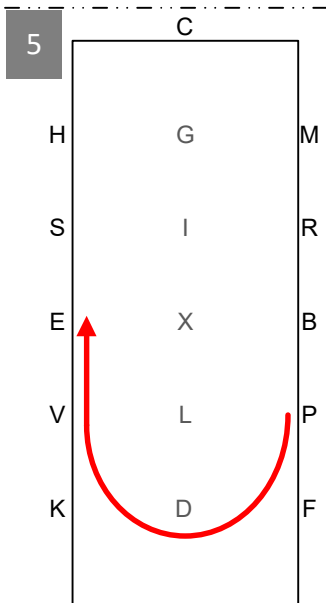

1 ACHE Working trot

2 E Collected trot  
Circle left 15m

3 EKAF Working trot  
FM Extended trot

4 MCHBP Working trot

5 PV Working trot half 20m  
circle right  
VE Working trot

6 E Collected trot  
Circle right 15m

7 EHCM Working trot  
MF Extended trot  
FAK Working trot

8 KLX Walk, X Halt 5 secs,  
front axle on X  
Rein back 4 strides,  
XIM Walk

9 MCH Working trot  
HXK Deviation 10m

KAD Collected trot  
DG Extended trot  
G Halt, salute

Leave arena at working trot

10

British Indoor Carriage  
Driving Championship

2019

Precision & Paces

**OPEN**

- Working trot
- Collected trot
- Extended trot
- Walk
- Rein back
- Halt