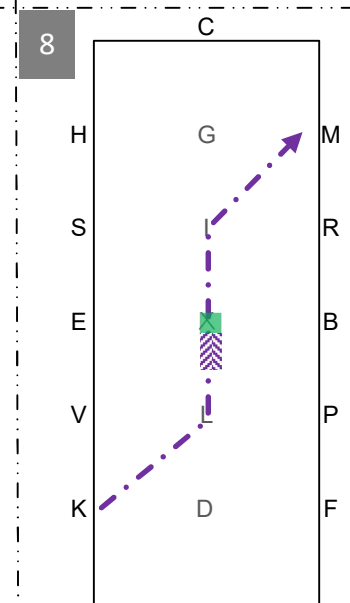

1 ACHE Working trot

2 E Collected trot  
Circle left 15m

3 EKAF Working trot  
FM Extended trot

4 MCHBP Working trot

5 PV Working trot half 20m  
circle right  
VE Working trot

6 E Collected trot  
Circle right 15m

7 EHCM Working trot  
MF Extended trot  
FAK Working trot

8 KLX Walk, X Halt 5 secs,  
front axle on X  
Rein back 4 strides,  
XIM Walk

9 MCH Working trot  
HXK Deviation 10m

KAD Collected trot  
DG Extended trot  
G Halt, salute

Leave arena at working trot

10

British Indoor Carriage  
Driving Championship

2019

Precision & Paces

**OPEN**

- Working trot
- Collected trot
- Extended trot
- Walk
- Rein back
- Halt