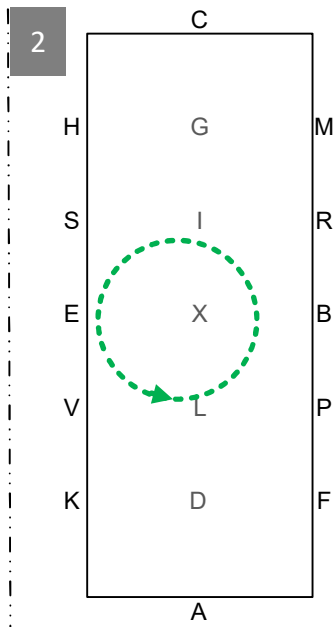

1 ACHE Working trot

2 E Collected trot  
Circle left 15m

3 EKAF Working trot  
FM Extended trot

4 MCHBP Working trot

5 PV Working trot half 20m  
circle right  
VE Working trot

6 E Collected trot  
Circle right 15m

7 EHCM Working trot  
MF Extended trot  
FAK Working trot

8 KLX Walk, X Halt 5 secs,  
front axle on X  
Rein back 4 strides,  
XIM Walk

9 MCH Working trot  
HXK Deviation 10m

KAD Collected trot  
DG Extended trot  
G Halt, salute

Leave arena at working trot

10

British Indoor Carriage  
Driving Championship

2019

Precision & Paces

**OPEN**

- Working trot
- Collected trot
- Extended trot
- Walk
- Rein back
- Halt