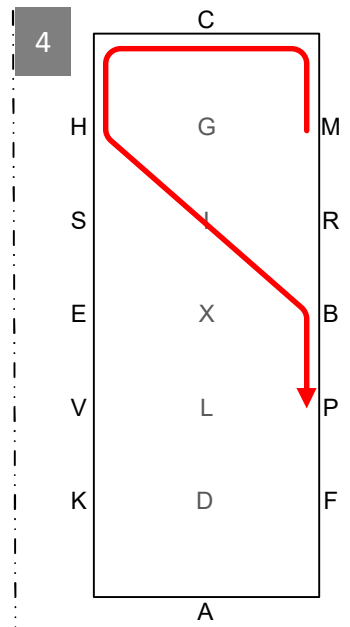

1 ACHE Working trot

2 E Collected trot  
Circle left 15m

3 EKAF Working trot  
FM Extended trot

4 MCHBP Working trot

5 PV Working trot half 20m  
circle right  
VE Working trot

6 E Collected trot  
Circle right 15m

7 EHCM Working trot  
MF Extended trot  
FAK Working trot

8 KLX Walk, X Halt 5 secs,  
front axle on X  
Rein back 4 strides,  
XIM Walk

9 MCH Working trot  
HXK Deviation 10m

KAD Collected trot  
DG Extended trot  
G Halt, salute

Leave arena at working trot

10

British Indoor Carriage  
Driving Championship

2019

Precision & Paces

**OPEN**

- Working trot
- Collected trot
- Extended trot
- Walk
- Rein back
- Halt