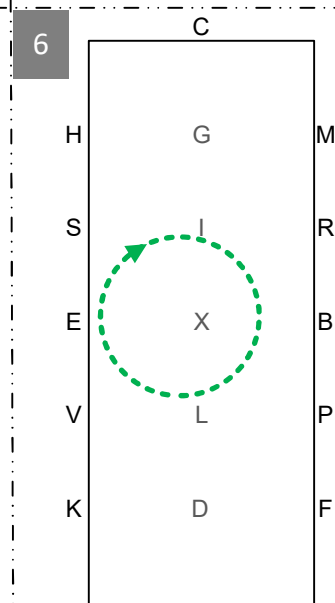

1 ACHE Working trot

2 E Collected trot  
Circle left 15m

3 EKAF Working trot  
FM Extended trot

4 MCHBP Working trot

5 PV Working trot half 20m  
circle right  
VE Working trot

6 E Collected trot  
Circle right 15m

7 EHCM Working trot  
MF Extended trot  
FAK Working trot

8 KLX Walk, X Halt 5 secs,  
front axle on X  
Rein back 4 strides,  
XIM Walk

9 MCH Working trot  
HXK Deviation 10m

KAD Collected trot  
DG Extended trot  
G Halt, salute

Leave arena at working trot

10

British Indoor Carriage  
Driving Championship

2019

Precision & Paces

**OPEN**

- Working trot
- Collected trot
- Extended trot
- Walk
- Rein back
- Halt