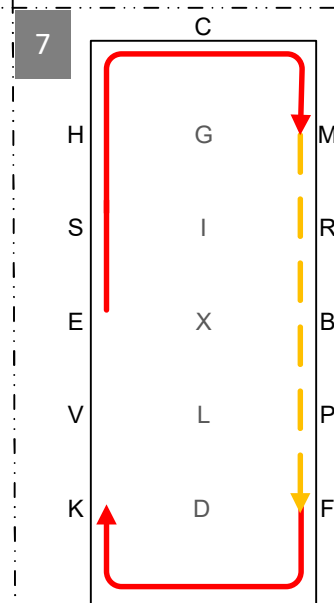

1 ACHE Working trot

2 E Collected trot  
Circle left 15m

3 EKAF Working trot  
FM Extended trot

4 MCHBP Working trot

5 PV Working trot half 20m  
circle right  
VE Working trot

6 E Collected trot  
Circle right 15m

7 EHCM Working trot  
MF Extended trot  
FAK Working trot

8 KLX Walk, X Halt 5 secs,  
front axle on X  
Rein back 4 strides,  
XIM Walk

9 MCH Working trot  
HXK Deviation 10m

KAD Collected trot  
DG Extended trot  
G Halt, salute

Leave arena at working trot

10

British Indoor Carriage  
Driving Championship

2019

Precision & Paces

**OPEN**

- Working trot
- Collected trot
- Extended trot
- Walk
- Rein back
- Halt