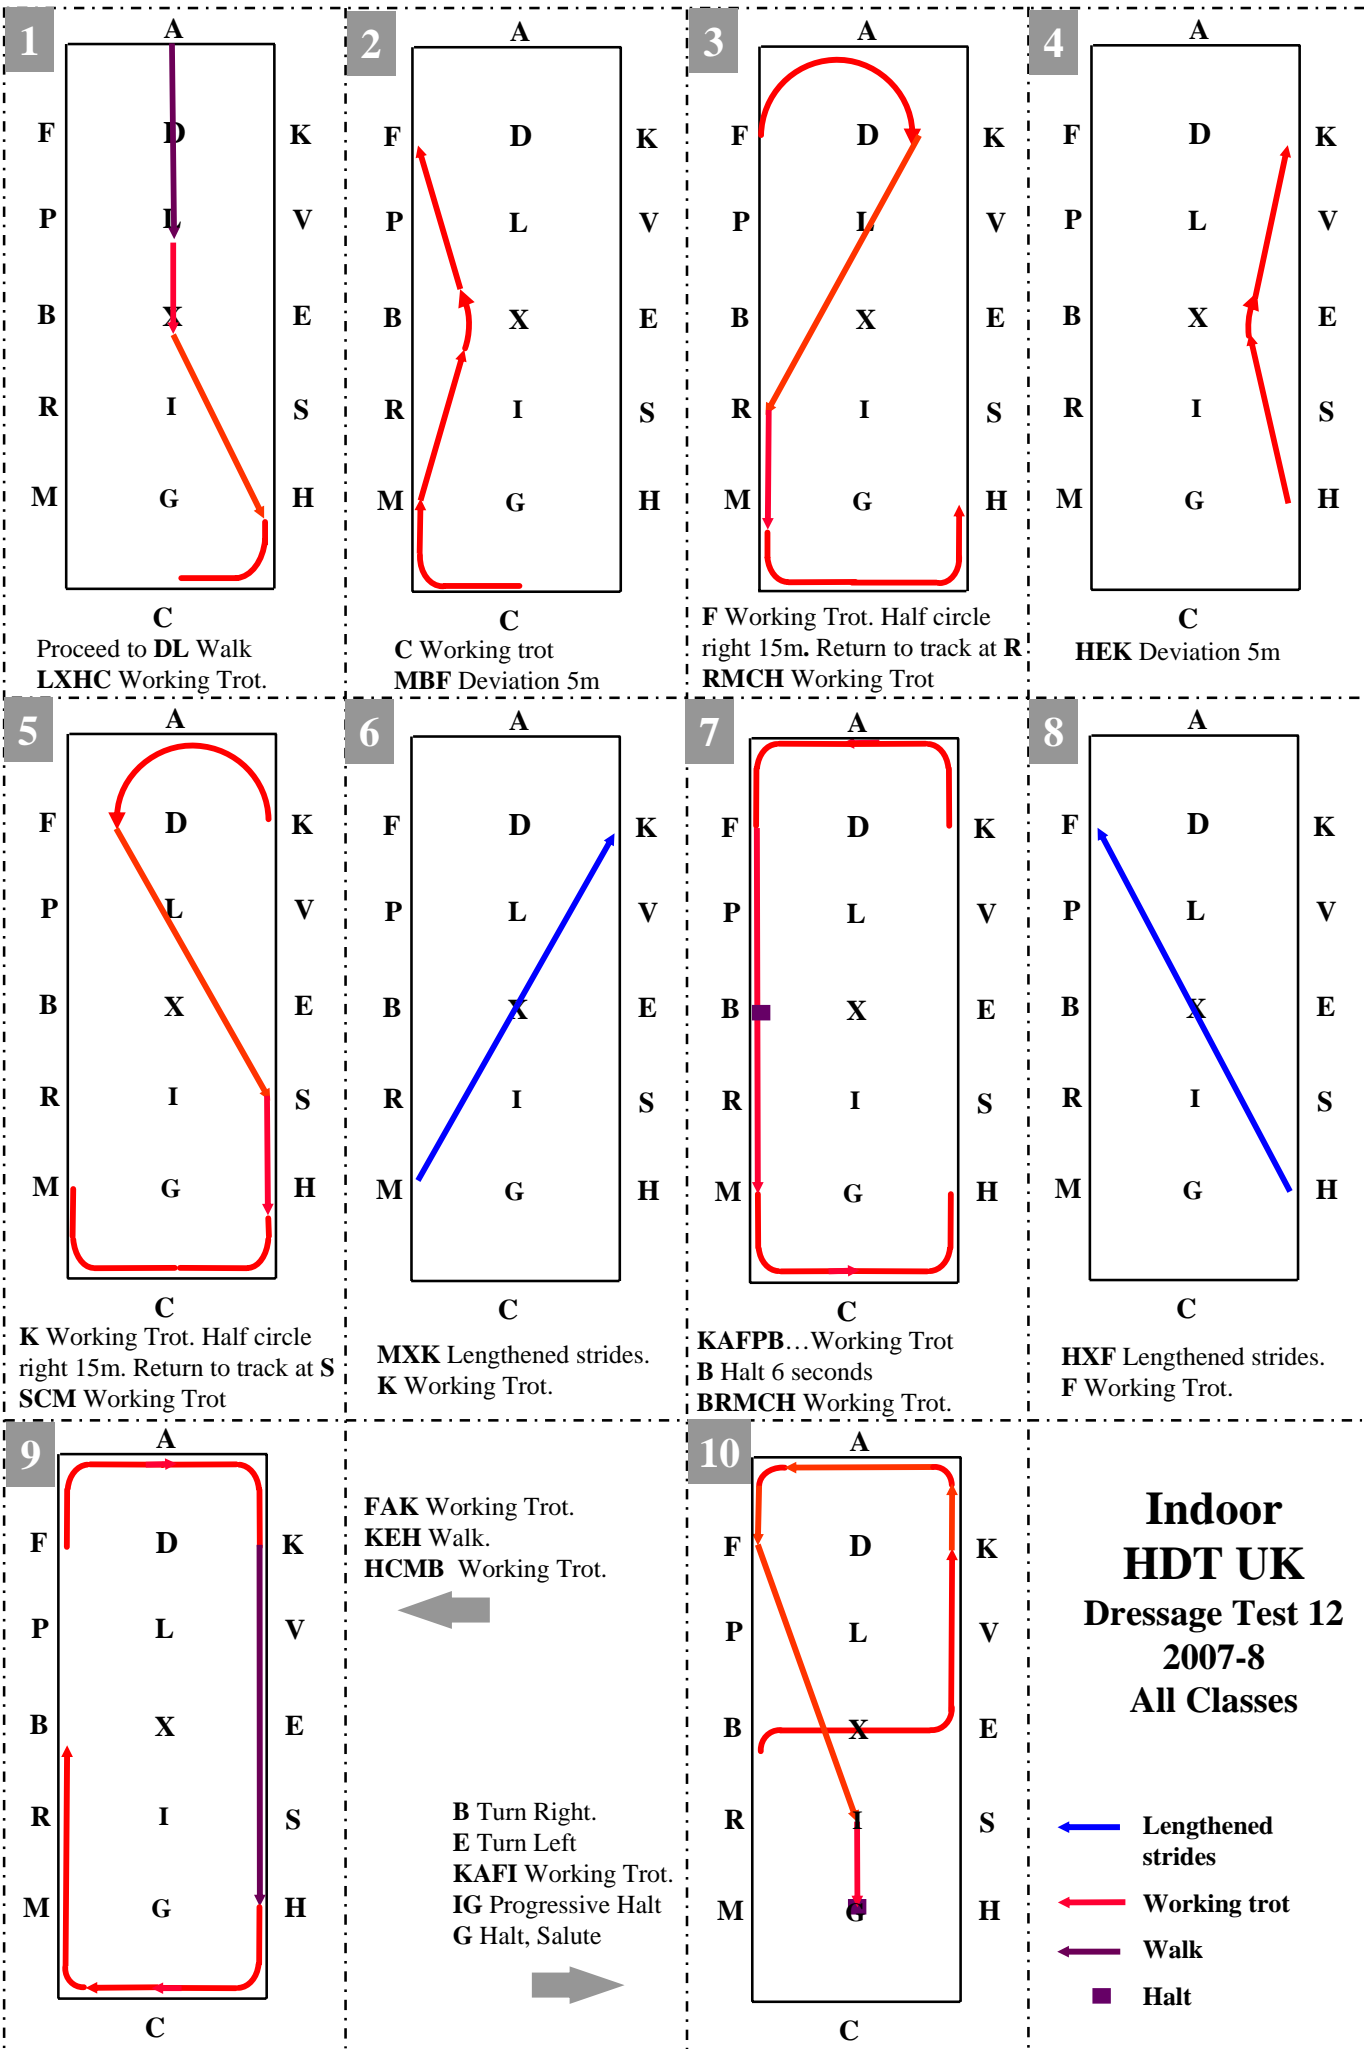

**CARRIAGEHOUSE INSURANCE  
BRITISH INDOOR HDT CHAMPIONSHIP**

**2007 - 2008**

Dressage Test No.12 All Classes  
(2007)

		Movement	To be judged
1.	ADL LXHC	Enter at Walk Working Trot	Quiet relaxed walk. Transitions. Impulsion, rhythm.
2.	C MBF	Working trot Deviation 5m.	Impulsion, regularity, rhythm. Accuracy of figure
3.	F  RMCH	Working trot. Half circle Right 15m. Return to track at R Working trot	Transitions Impulsion, regularity, rhythm. Accuracy of figure
4.	HEK	Deviation 5m.	Transition, impulsion, rhythm
5.	K.  SCM	Working trot. Half circle Left 15m. Return to track at S Working Trot.	Transition, impulsion, rhythm. Accuracy of figure
6.	MXK K	Lengthened strides Working Trot	Transitions, Lengthening of strides. Impulsion, regularity, rhythm
7.	KAFPB B BRMCH	Working Trot Halt. 6 seconds Working Trot	Impulsion, regularity, rhythm Immobility. Standing square. Accuracy of figure
8.	HXF F	Lengthened strides Working Trot	Transitions, Lengthening of strides. Impulsion, regularity, rhythm
9.	FAK KEH HCMB	Working Trot Walk. Working trot	Transition, impulsion, rhythm Relaxed walk. Impulsion, rhythm. Accuracy of figure.
10.	B E KAFI IG G	Turn Right Turn Left Working Trot Progressive Halt Halt, Salute	Transitions Impulsion, regularity, rhythm Accuracy of figure Immobility. Standing square.

**1**  
 Proceed to DL Walk  
 LXHC Working Trot.

**2**  
 C Working trot  
 MBF Deviation 5m

**3**  
 F Working Trot. Half circle  
 right 15m. Return to track at R.  
 RMCH Working Trot

**4**  
 HEK Deviation 5m